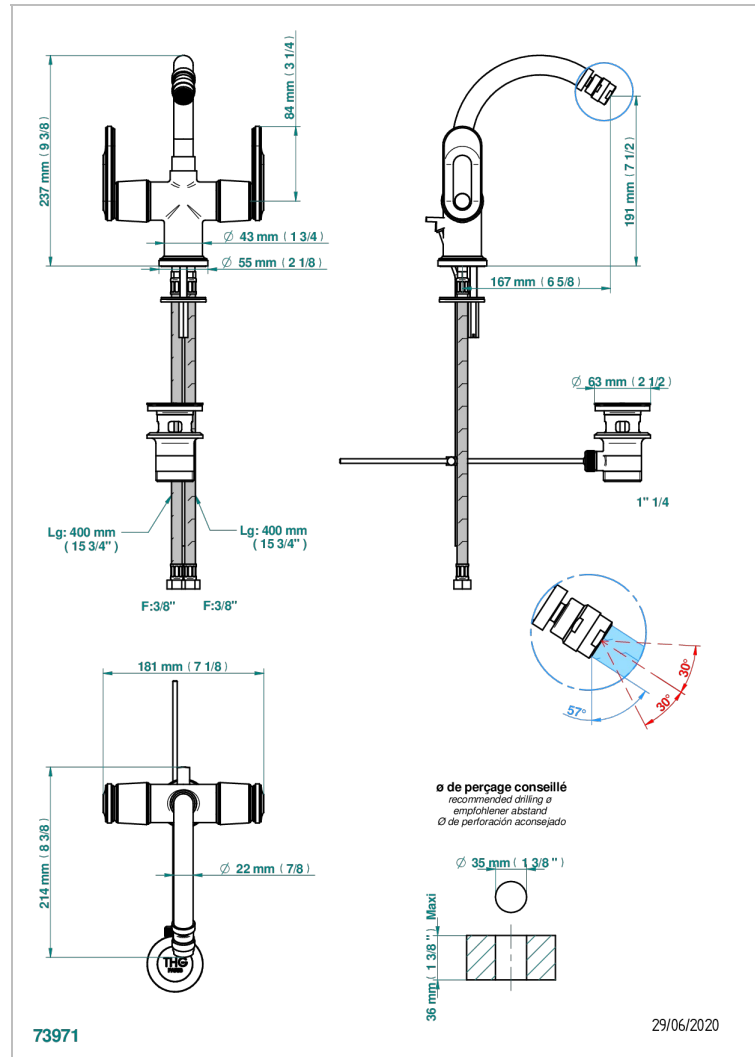

CORVAIR PORTORO WITH LEVER

U8J-3202

1-hole bidet mixer with swivel jet handshower with waste

THG[®]
PARIS

CHARACTERISTIC

- ACS : 17ACCLY613
- NF : NF EN 200 - IA - Chrome

STANDARDS

TECHNICAL SPECS

- Recommandé : 3 bars (max. 5 bars) - Advised : 43,5 psi (max. 72 psi)
- 15 l/min à 3 bars (4 gpm at 43.5 psi)

AVAILABLE FINITIONS

Black ceram - D30
Blush PVD - H62
Brass color PVD - H49
Brown bronze color PVD - F33
Gold color PVD - H52
Graphite PVD - H64