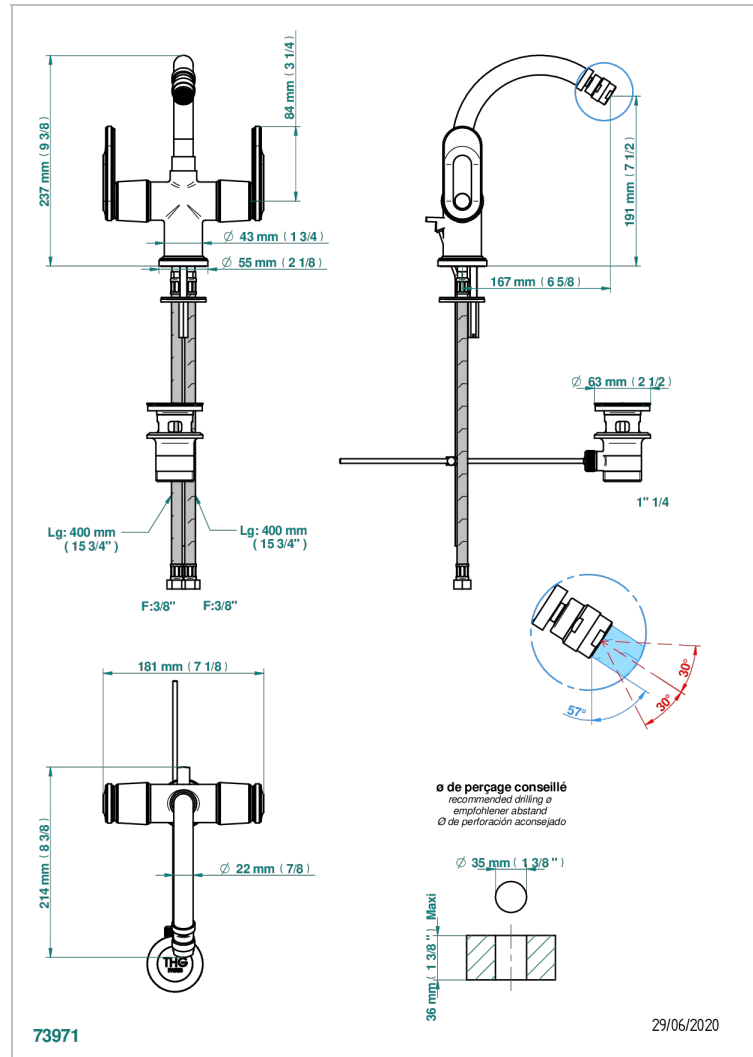

CORVAIR PORTORO WITH LEVER

U8J-3202

1-hole bidet mixer with swivel jet handshower with waste

CHARACTERISTIC

- ACS : 17ACCLY613
- NF : NF EN 200 - IA - Chrome

STANDARDS

TECHNICAL SPECS

- Recommandé : 3 bars (max. 5 bars) - Advised : 43,5 psi (max. 72 psi)
- 15 l/min à 3 bars (4 gpm at 43.5 psi)