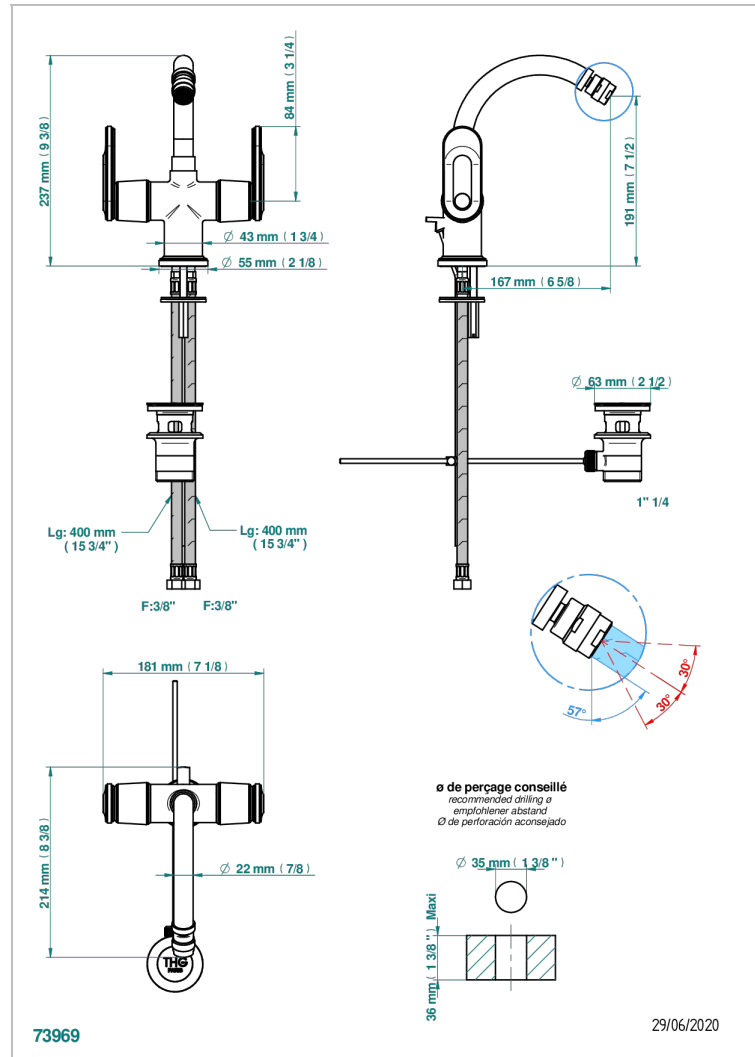

CORVAIR HOWLITE WITH LEVER

U8G-3202

1-hole bidet mixer with swivel jet handshower with waste

THG[®]
PARIS

CHARACTERISTIC

- ACS : 17ACCLY613
- NF : NF EN 200 - IA - Chrome

STANDARDS

TECHNICAL SPECS

- Recommandé : 3 bars (max. 5 bars) - Advised : 43,5 psi (max. 72 psi)
- 15 l/min à 3 bars (4 gpm at 43.5 psi)

AVAILABLE FINITIONS

Black ceram - D30
Blush PVD - H62
Brass color PVD - H49
Brown bronze color PVD - F33
Gold color PVD - H52
Graphite PVD - H64