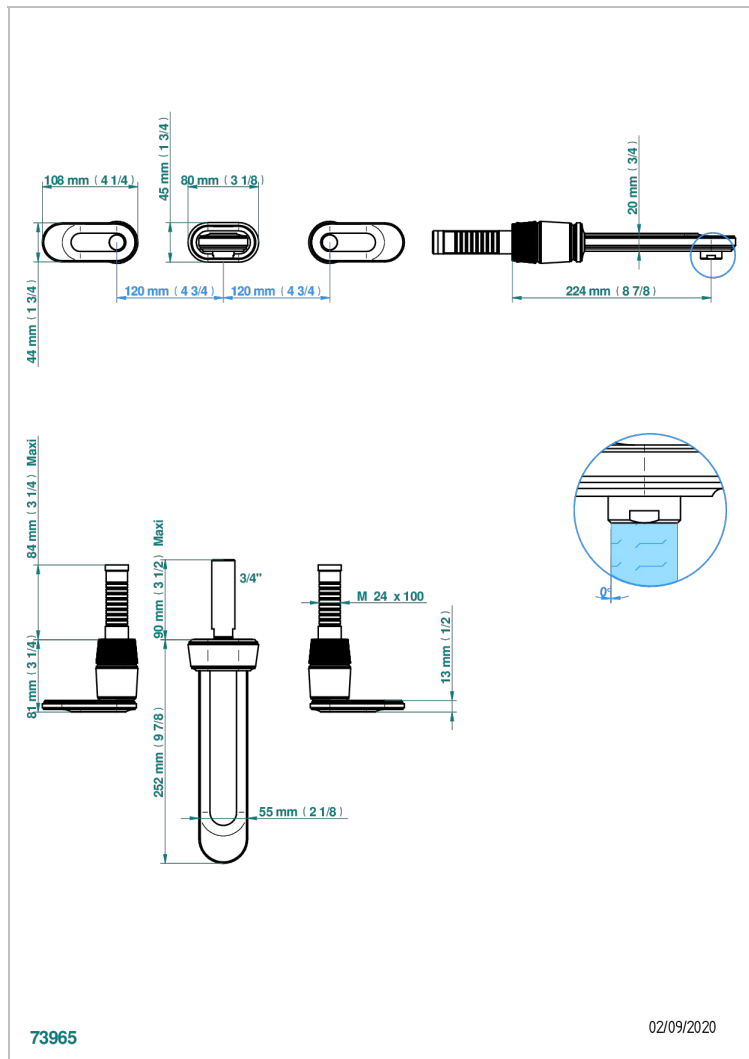

CORVAIR FIOR DI BOSCO WITH LEVER

U8L-40SGB

Trim only for wall mounted 3-hole basin mixer

THG[®]
PARIS

73965

02/09/2020

CHARACTERISTIC

- Corvair Fior di Bosco with lever
- Trim only for wall mounted 3-hole basin mixer

TECHNICAL SPECS

- Recommandé : 3 bars (max. 5 bars) - Advised : 43,5 psi (max. 72 psi)
- 15 l/min à 3 bars (4 gpm at 43.5 psi)

RELATED SKU'S

- Ref. G00-40AC Rough parts for wall mounted 3 hole mixer, cross handle version
- Ref. G00-40AM Rough parts for wall mounted 3 hole mixer, lever handle version