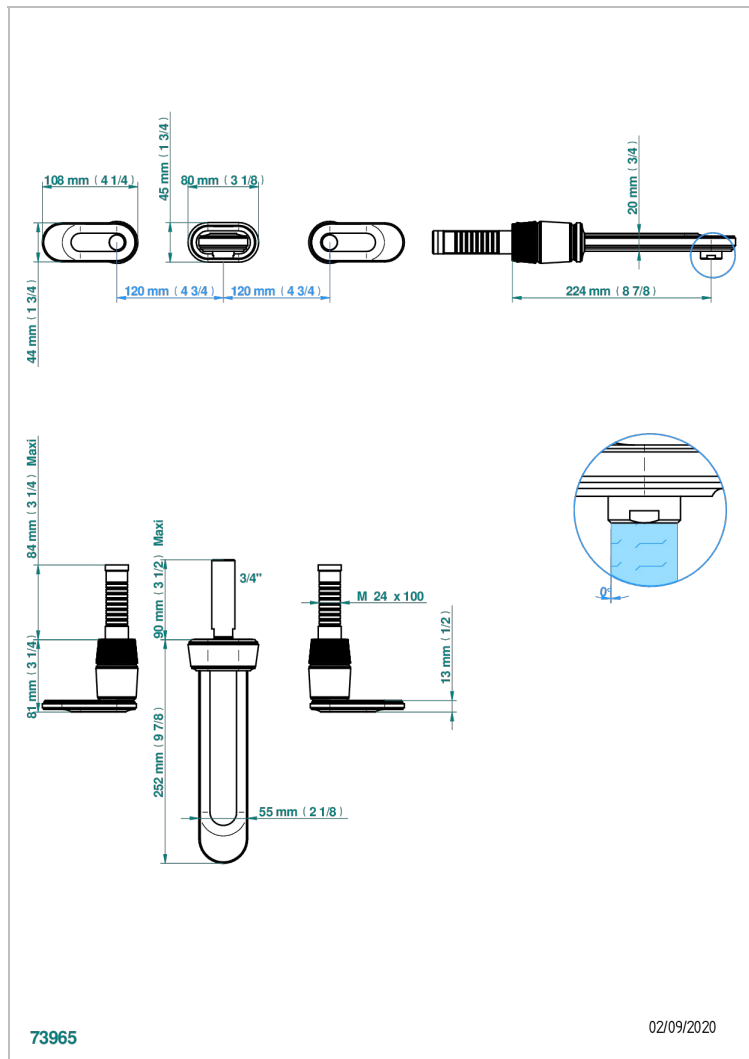

CORVAIR FIOR DI BOSCO CON MANETAS

U8L-40SGB

Trim only for wall mounted 3-hole basin mixer

THG
PARIS

CARACTERÍSTICAS

- Corvoir Fior di Bosco con manetas
- Trim only for wall mounted 3-hole basin mixer

ESPECIFICACIONES TÉCNICAS

- Recommandé : 3 bars (max. 5 bars) - Advised : 43,5 psi (max. 72 psi)
- 15 l/min à 3 bars (4 gpm at 43.5 psi)

PRODUCTOS RELACIONADOS

- Ref. G00-40AC Rough parts for wall mounted 3 hole mixer, cross handle version
- Ref. G00-40AM Rough parts for wall mounted 3 hole mixer, lever handle version