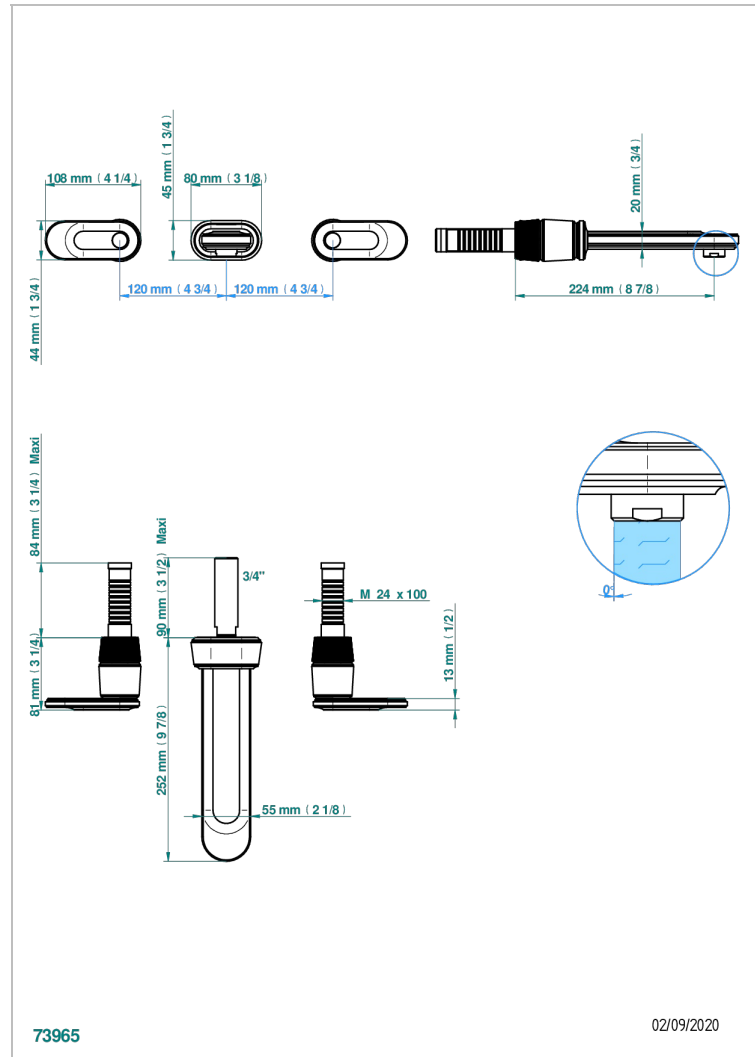

CORVAIR FIOR DI BOSCO WITH LEVER

U8L-40SGB

Trim only for wall mounted 3-hole basin mixer

73965

02/09/2020

CHARACTERISTIC

- Corvair Fior di Bosco with lever
- Trim only for wall mounted 3-hole basin mixer

TECHNICAL SPECS

- Recommandé : 3 bars (max. 5 bars) - Advised : 43,5 psi (max. 72 psi)
- 15 l/min à 3 bars (4 gpm at 43.5 psi)

RELATED SKU'S

- Ref. G00-40AC Rough parts for wall mounted 3 hole mixer, cross handle version
- Ref. G00-40AM Rough parts for wall mounted 3 hole mixer, lever handle version