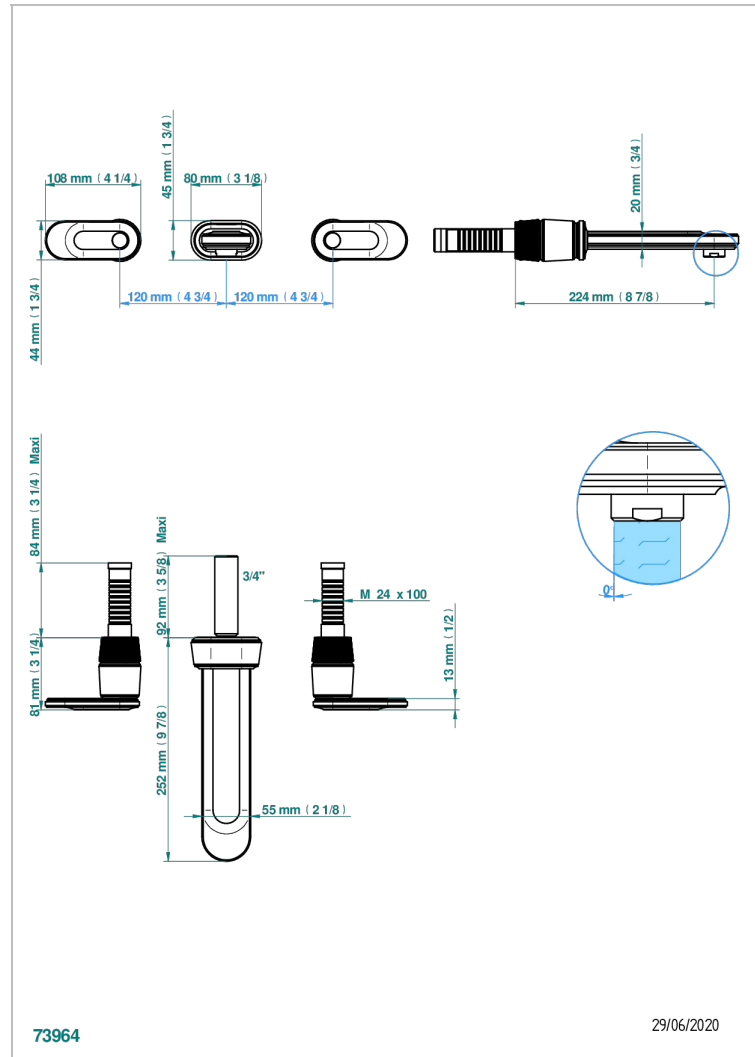

# CORVAIR PORTORO WITH LEVER

U8J-40SGB

Trim only for wall mounted 3-hole basin mixer

## CHARACTERISTIC

- Corvaair Portoro with lever
- Trim only for wall mounted 3-hole basin mixer

## TECHNICAL SPECS

- Recommandé : 3 bars (max. 5 bars) - Advised : 43,5 psi (max. 72 psi)
- 15 l/min à 3 bars (4 gpm at 43.5 psi)

## RELATED SKU'S

- Ref. G00-40AC Rough parts for wall mounted 3 hole mixer, cross handle version
- Ref. G00-40AM Rough parts for wall mounted 3 hole mixer, lever handle version