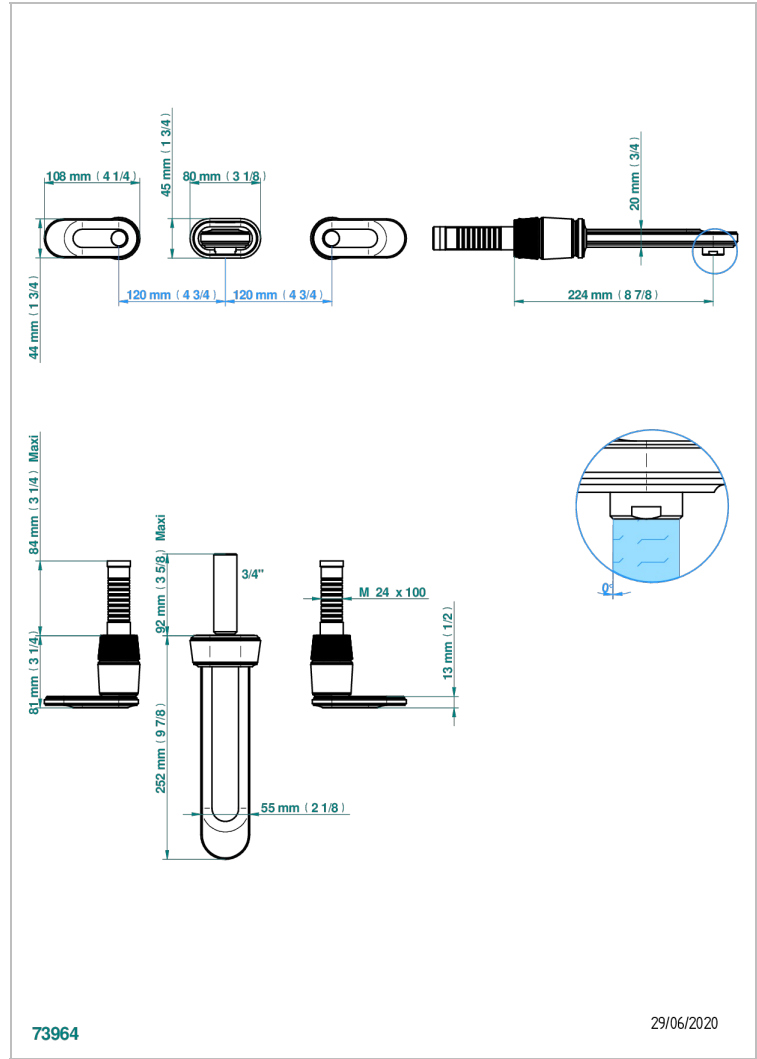

# CORVAIR PORTORO CON MANETAS

U8J-40SGB

Trim only for wall mounted 3-hole basin mixer

## CARACTERÍSTICAS

- Corvair Portoro con manetas
- Trim only for wall mounted 3-hole basin mixer

## ESPECIFICACIONES TÉCNICAS

- Recommandé : 3 bars (max. 5 bars) - Advised : 43,5 psi (max. 72 psi)
- 15 l/min à 3 bars (4 gpm at 43.5 psi)

## PRODUCTOS RELACIONADOS

- Ref. G00-40AC Rough parts for wall mounted 3 hole mixer, cross handle version
- Ref. G00-40AM Rough parts for wall mounted 3 hole mixer, lever handle version