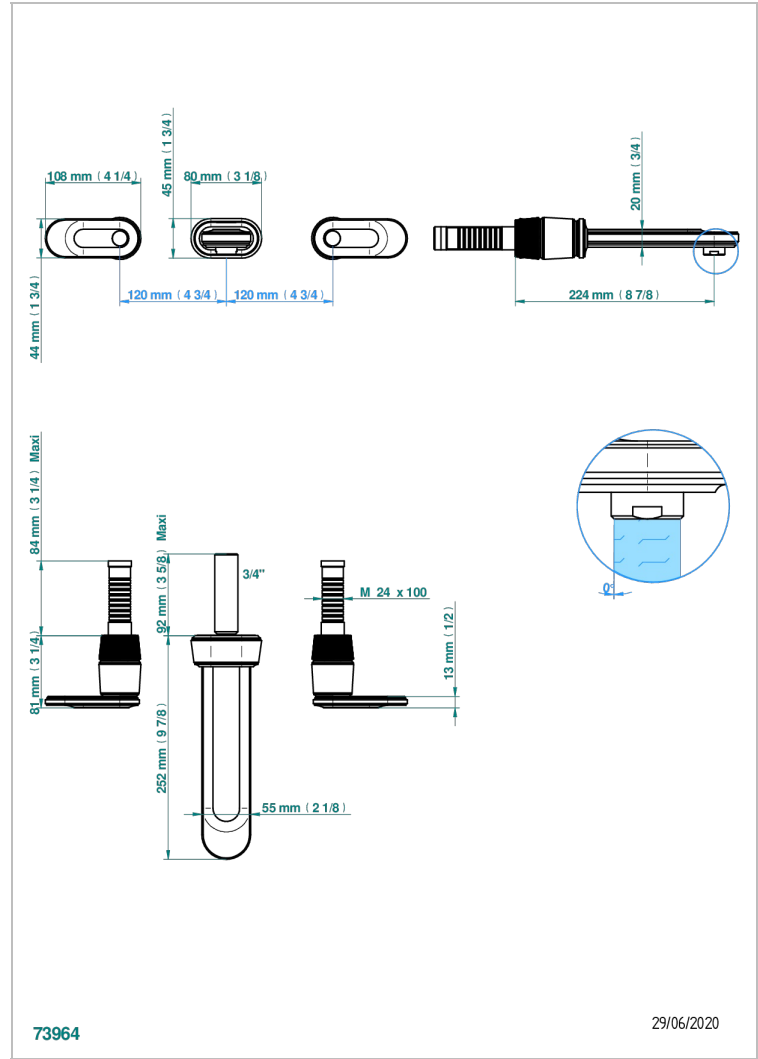

# CORVAIR PORTORO CON MANETAS

U8J-40SGB

Trim only for wall mounted 3-hole basin mixer

THG<sup>®</sup>  
PARIS

## CARACTERÍSTICAS

- Corvair Portoro con manetas
- Trim only for wall mounted 3-hole basin mixer

## ESPECIFICACIONES TÉCNICAS

- Recommandé : 3 bars (max. 5 bars) - Advised : 43,5 psi (max. 72 psi)
- 15 l/min à 3 bars (4 gpm at 43.5 psi)

## PRODUCTOS RELACIONADOS

- Ref. G00-40AC Rough parts for wall mounted 3 hole mixer, cross handle version
- Ref. G00-40AM Rough parts for wall mounted 3 hole mixer, lever handle version