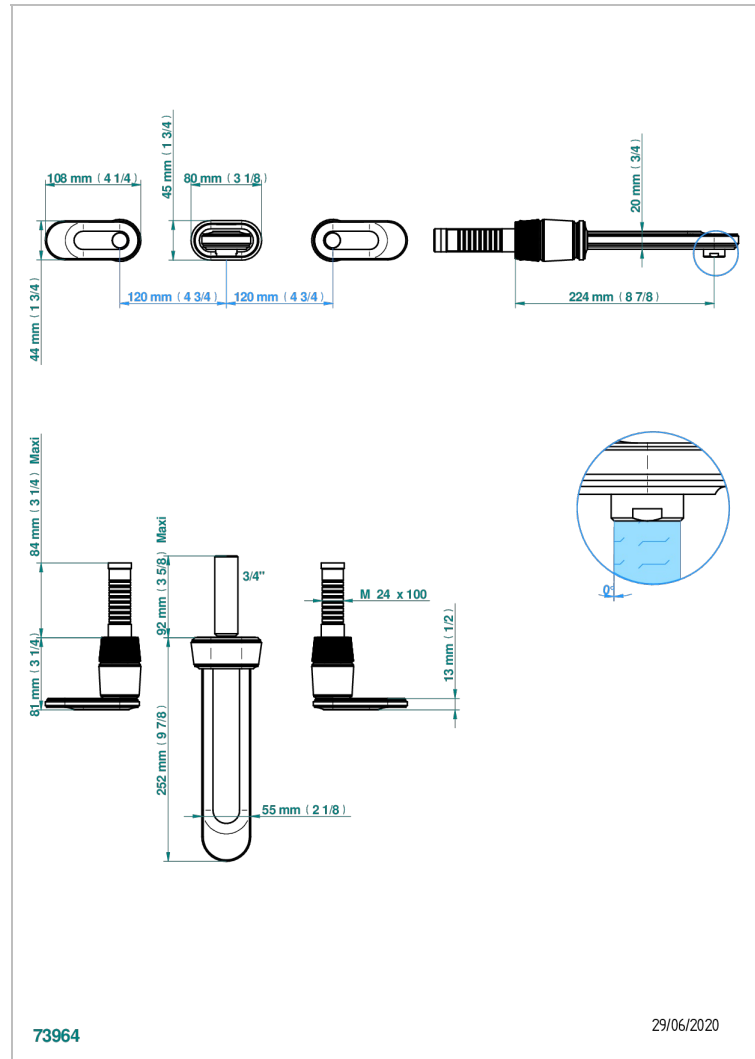

# CORVAIR PORTORO WITH LEVER

U8J-40SGB

Trim only for wall mounted 3-hole basin mixer

## CHARACTERISTIC

- Corvaair Portoro with lever
- Trim only for wall mounted 3-hole basin mixer

## TECHNICAL SPECS

- Recommandé : 3 bars (max. 5 bars) - Advised : 43,5 psi (max. 72 psi)
- 15 l/min à 3 bars (4 gpm at 43.5 psi)

## RELATED SKU'S

- Ref. G00-40AC Rough parts for wall mounted 3 hole mixer, cross handle version
- Ref. G00-40AM Rough parts for wall mounted 3 hole mixer, lever handle version