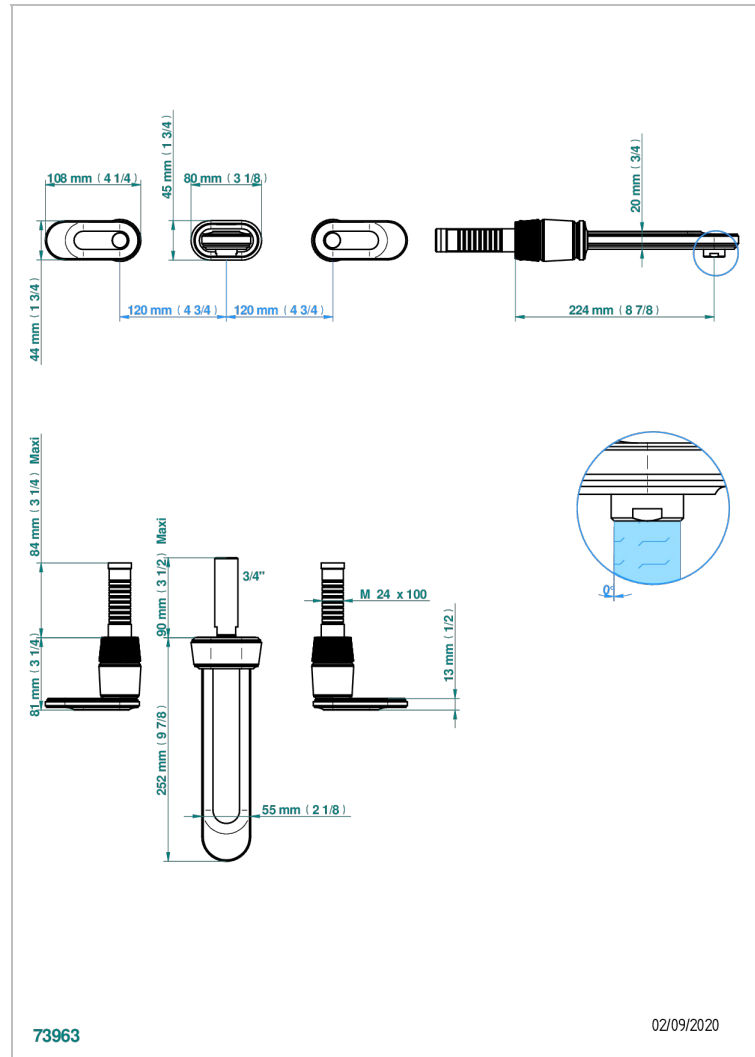

CORVAIR HOWLITE WITH LEVER

U8G-40SGB

Trim only for wall mounted 3-hole basin mixer

CHARACTERISTIC

- Corvaire Howlite with lever
- Trim only for wall mounted 3-hole basin mixer

TECHNICAL SPECS

- Recommandé : 3 bars (max. 5 bars) - Advised : 43,5 psi (max. 72 psi)
- 15 l/min à 3 bars (4 gpm at 43.5 psi)

RELATED SKU'S

- Ref. G00-40AC Rough parts for wall mounted 3 hole mixer, cross handle version
- Ref. G00-40AM Rough parts for wall mounted 3 hole mixer, lever handle version

AVAILABLE FINITIONS

Black ceram - D30
Blush PVD - H62
Brass color PVD - H49
Brown bronze color PVD - F33
Gold color PVD - H52
Graphite PVD - H64