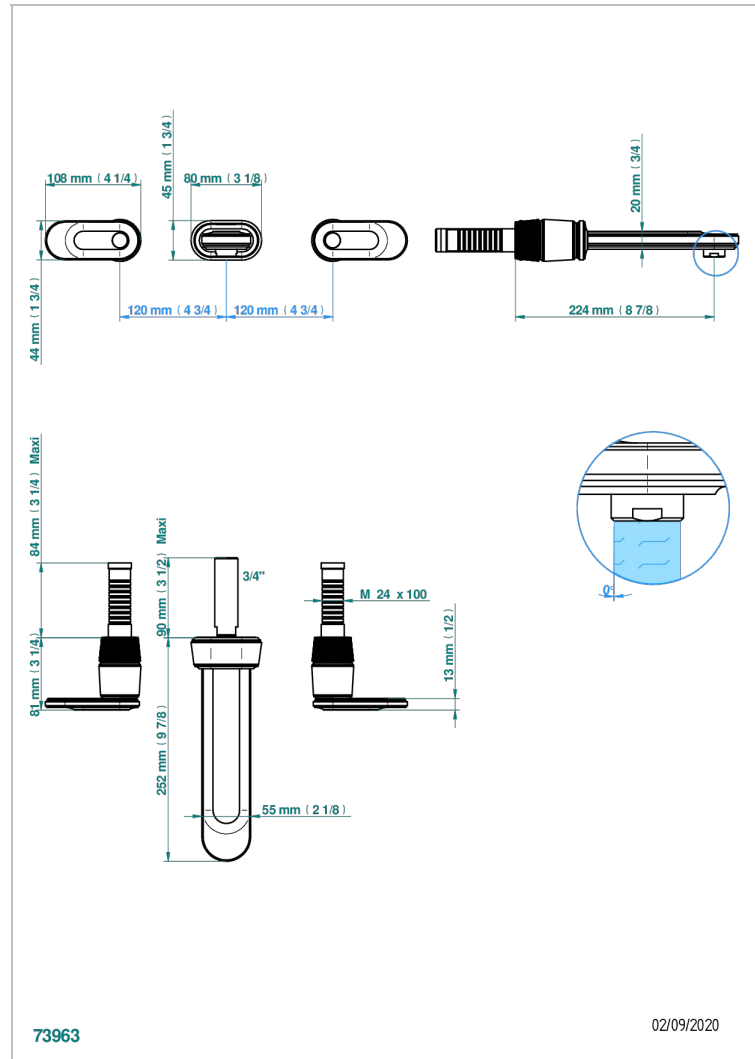

CORVAIR HOWLITE WITH LEVER

U8G-40SGB

Trim only for wall mounted 3-hole basin mixer

CHARACTERISTIC

- Corvaire Howlite with lever
- Trim only for wall mounted 3-hole basin mixer

TECHNICAL SPECS

- Recommandé : 3 bars (max. 5 bars) - Advised : 43,5 psi (max. 72 psi)
- 15 l/min à 3 bars (4 gpm at 43.5 psi)

RELATED SKU'S

- Ref. G00-40AC Rough parts for wall mounted 3 hole mixer, cross handle version
- Ref. G00-40AM Rough parts for wall mounted 3 hole mixer, lever handle version

AVAILABLE FINITIONS

Black ceram - D30
Blush PVD - H62
Brass color PVD - H49
Brown bronze color PVD - F33
Gold color PVD - H52
Graphite PVD - H64