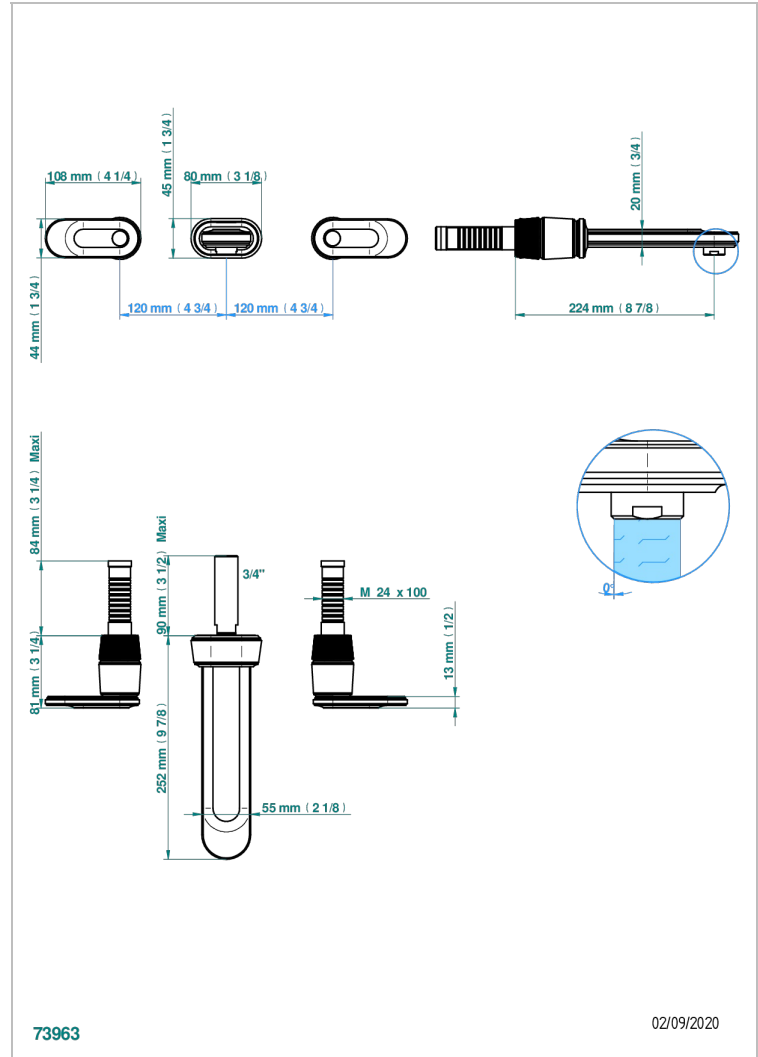

CORVAIR HOWLITE CON MANETAS

U8G-40SGB

Trim only for wall mounted 3-hole basin mixer

THG
PARIS

CARACTERÍSTICAS

- Corvaire Howlite con manetas
- Trim only for wall mounted 3-hole basin mixer

ESPECIFICACIONES TÉCNICAS

- Recommandé : 3 bars (max. 5 bars) - Advised : 43,5 psi (max. 72 psi)
- 15 l/min à 3 bars (4 gpm at 43.5 psi)

PRODUCTOS RELACIONADOS

- Ref. G00-40AC Rough parts for wall mounted 3 hole mixer, cross handle version
- Ref. G00-40AM Rough parts for wall mounted 3 hole mixer, lever handle version