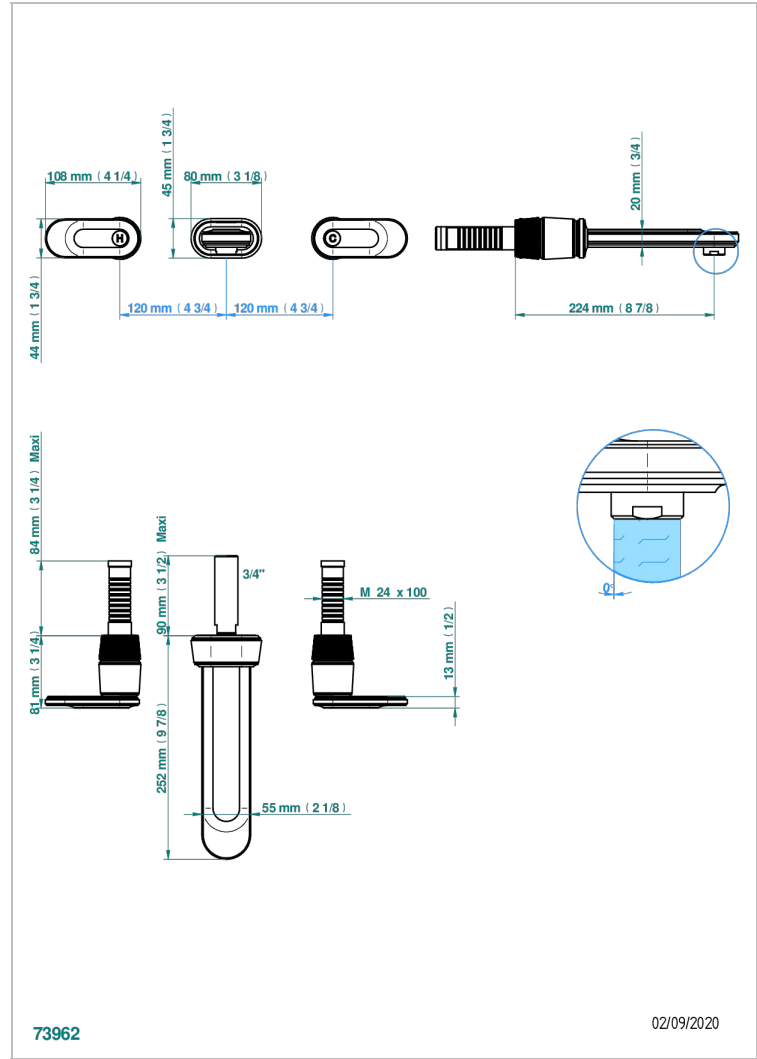

CORVAIR WITH LEVER

U8E-40SGB

Trim only for wall mounted 3-hole basin mixer

73962

02/09/2020

CHARACTERISTIC

- Corvaire with lever
- Trim only for wall mounted 3-hole basin mixer

TECHNICAL SPECS

- Recommandé : 3 bars (max. 5 bars) - Advised : 43,5 psi (max. 72 psi)
- 15 l/min à 3 bars (4 gpm at 43.5 psi)

RELATED SKU'S

- Ref. G00-40AC Rough parts for wall mounted 3 hole mixer, cross handle version
- Ref. G00-40AM Rough parts for wall mounted 3 hole mixer, lever handle version