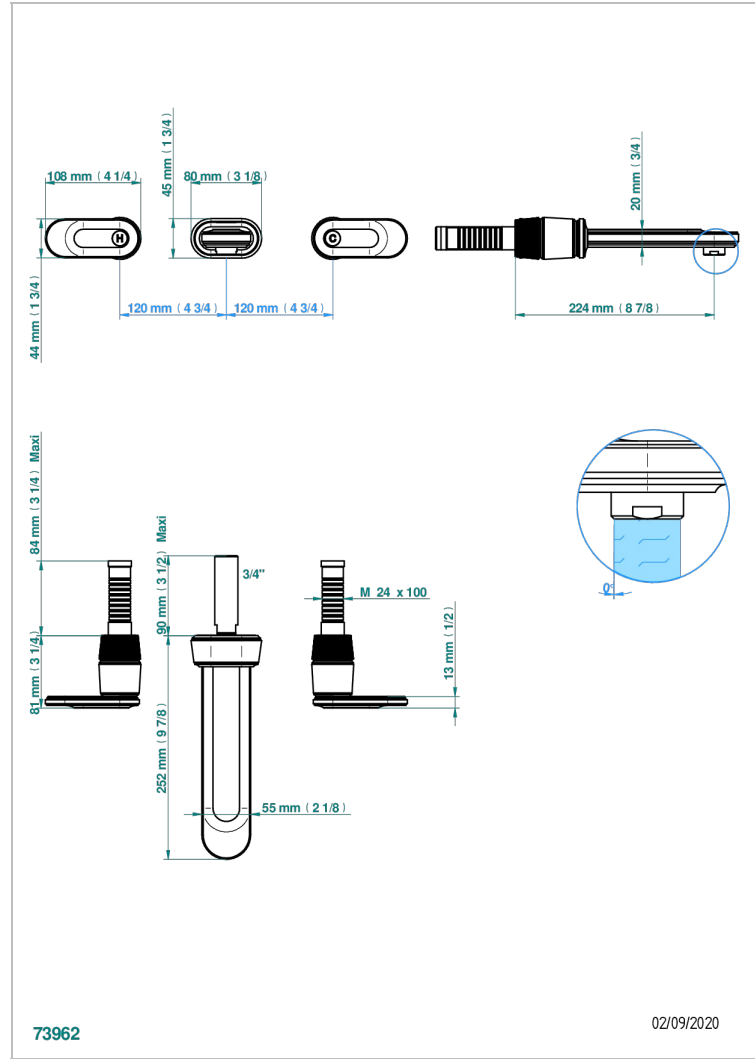

# CORVAIR CON MANETAS

U8E-40SGB

Trim only for wall mounted 3-hole basin mixer

THG<sup>®</sup>  
PARIS

## CARACTERÍSTICAS

- Corvair con manetas
- Trim only for wall mounted 3-hole basin mixer

## ESPECIFICACIONES TÉCNICAS

- Recommandé : 3 bars (max. 5 bars) - Advised : 43,5 psi (max. 72 psi)
- 15 l/min à 3 bars (4 gpm at 43.5 psi)

## PRODUCTOS RELACIONADOS

- Ref. G00-40AC Rough parts for wall mounted 3 hole mixer, cross handle version
- Ref. G00-40AM Rough parts for wall mounted 3 hole mixer, lever handle version