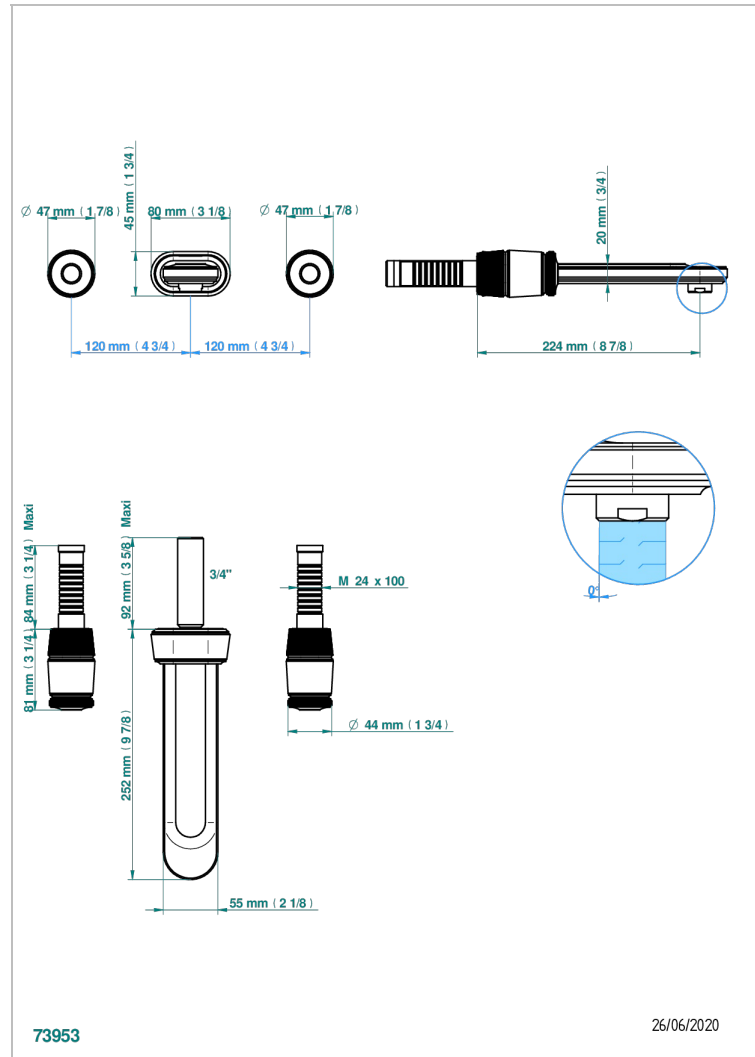

# CORVAIR FIOR DI BOSCO

U8K-40SGB

Trim only for wall mounted 3-hole basin mixer

THG<sup>®</sup>  
PARIS

## CHARACTERISTIC

- Corvoir Fior di Bosco
- Trim only for wall mounted 3-hole basin mixer

## TECHNICAL SPECS

- Recommandé : 3 bars (max. 5 bars) - Advised : 43,5 psi (max. 72 psi)
- 15 l/min à 3 bars (4 gpm at 43.5 psi)

## RELATED SKU'S

- Ref. G00-40AC Rough parts for wall mounted 3 hole mixer, cross handle version
- Ref. G00-40AM Rough parts for wall mounted 3 hole mixer, lever handle version