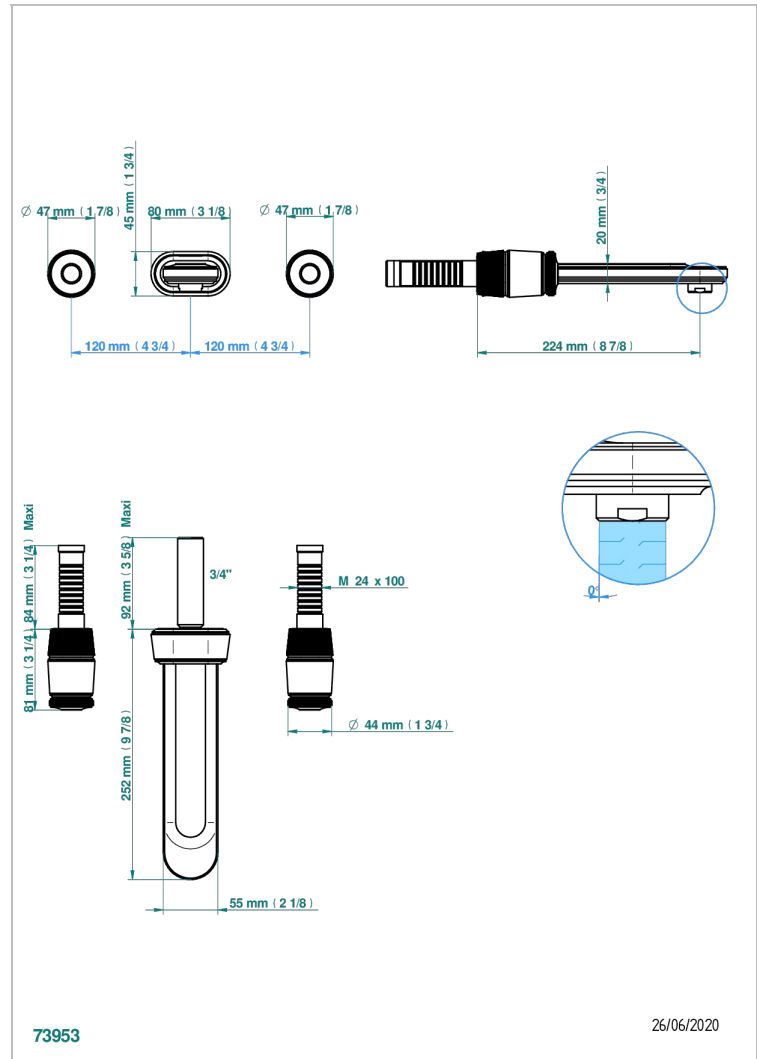

CORVAIR FIOR DI BOSCO

U8K-40SGB

Trim only for wall mounted 3-hole basin mixer

THG[®]
PARIS

CARACTERÍSTICAS

- Corvaire Fior di Bosco
- Trim only for wall mounted 3-hole basin mixer

ESPECIFICACIONES TÉCNICAS

- Recommandé : 3 bars (max. 5 bars) - Advised : 43,5 psi (max. 72 psi)
- 15 l/min à 3 bars (4 gpm at 43.5 psi)

PRODUCTOS RELACIONADOS

- Ref. G00-40AC Rough parts for wall mounted 3 hole mixer, cross handle version
- Ref. G00-40AM Rough parts for wall mounted 3 hole mixer, lever handle version

ACABADOS DISPONIBLES