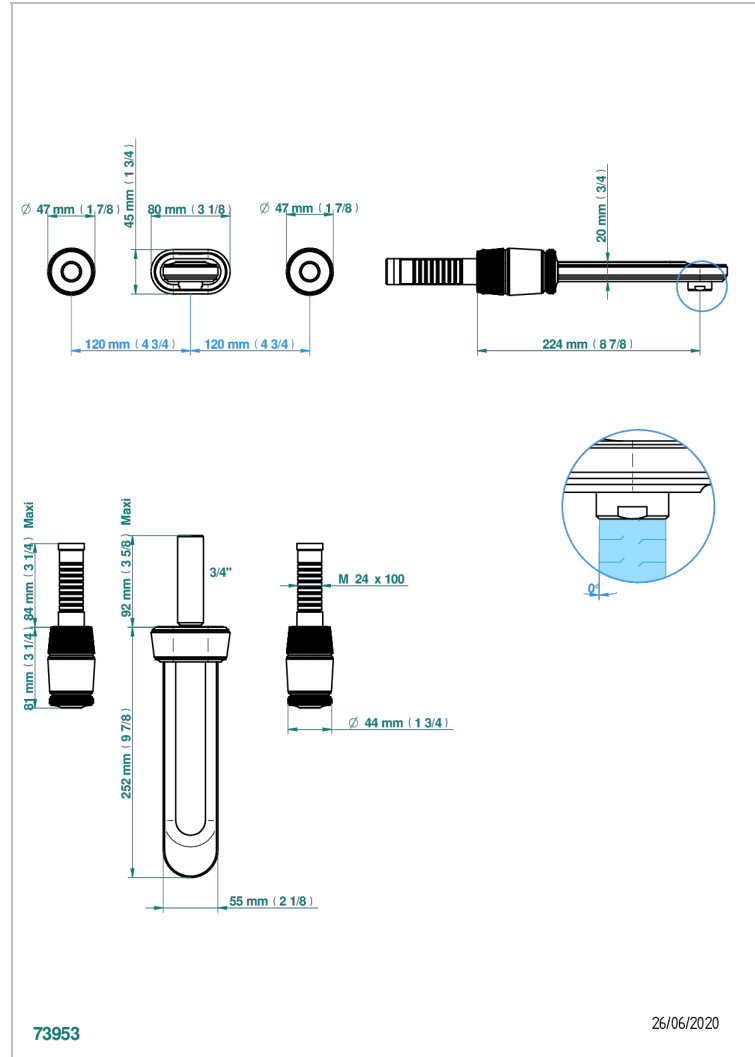

# CORVAIR FIOR DI BOSCO

U8K-40SGB

Trim only for wall mounted 3-hole basin mixer

THG<sup>®</sup>  
PARIS

## CHARACTERISTIC

- Corvoir Fior di Bosco
- Trim only for wall mounted 3-hole basin mixer

## TECHNICAL SPECS

- Recommandé : 3 bars (max. 5 bars) - Advised : 43,5 psi (max. 72 psi)
- 15 l/min à 3 bars (4 gpm at 43.5 psi)

## RELATED SKU'S

- Ref. G00-40AC Rough parts for wall mounted 3 hole mixer, cross handle version
- Ref. G00-40AM Rough parts for wall mounted 3 hole mixer, lever handle version