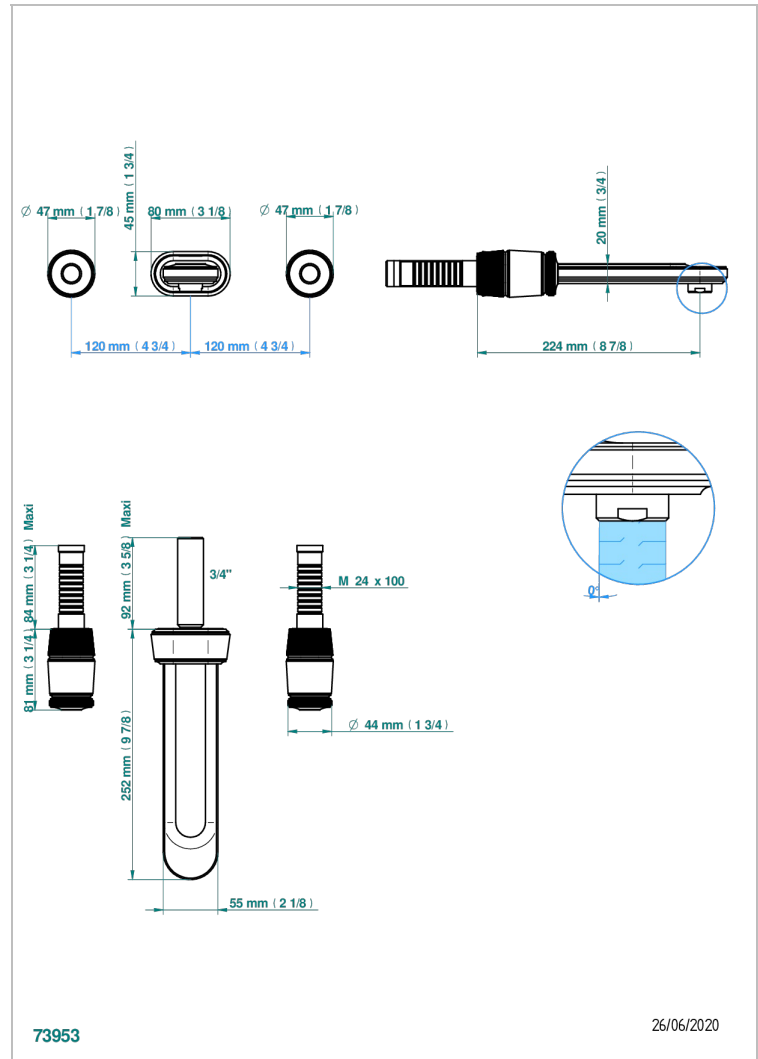

CORVAIR FIOR DI BOSCO

U8K-40SGB

Trim only for wall mounted 3-hole basin mixer

THG[®]
PARIS

CARACTERÍSTICAS

- Corvaire Fior di Bosco
- Trim only for wall mounted 3-hole basin mixer

ESPECIFICACIONES TÉCNICAS

- Recommandé : 3 bars (max. 5 bars) - Advised : 43,5 psi (max. 72 psi)
- 15 l/min à 3 bars (4 gpm at 43.5 psi)

PRODUCTOS RELACIONADOS

- Ref. G00-40AC Rough parts for wall mounted 3 hole mixer, cross handle version
- Ref. G00-40AM Rough parts for wall mounted 3 hole mixer, lever handle version

ACABADOS DISPONIBLES