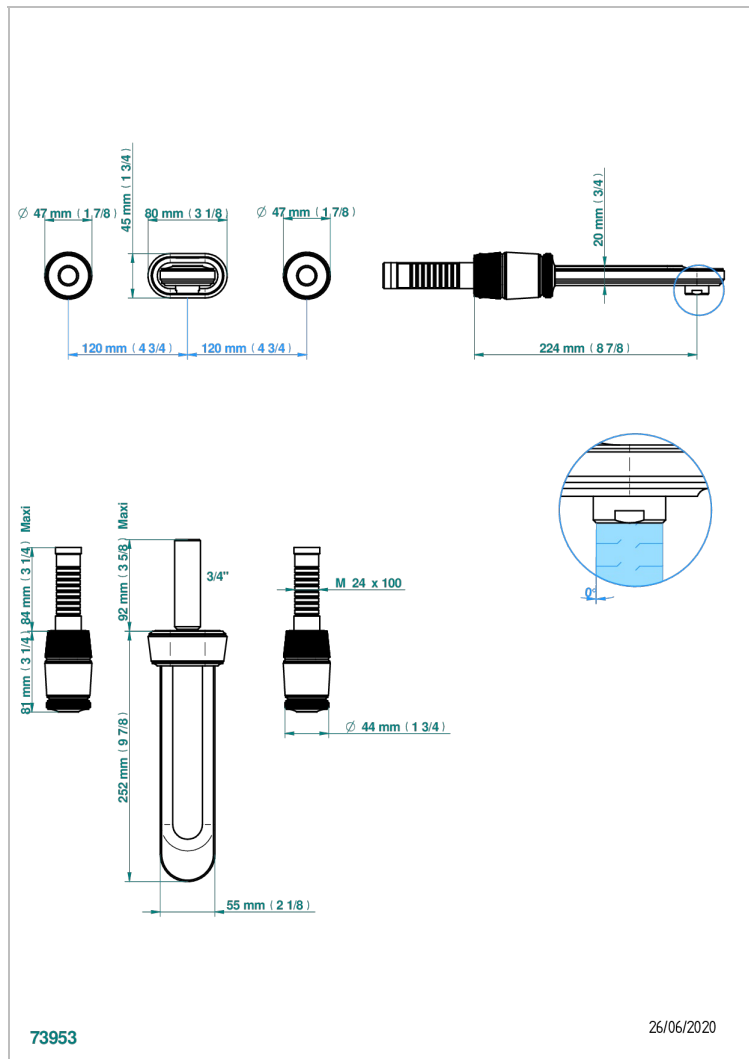

CORVAIR FIOR DI BOSCO

U8K-40SGB

Trim only for wall mounted 3-hole basin mixer

THG[®]
PARIS

CHARACTERISTIC

- Corvaire Fior di Bosco
- Trim only for wall mounted 3-hole basin mixer

TECHNICAL SPECS

- Recommandé : 3 bars (max. 5 bars) - Advised : 43,5 psi (max. 72 psi)
- 15 l/min à 3 bars (4 gpm at 43.5 psi)

RELATED SKU'S

- Ref. G00-40AC Rough parts for wall mounted 3 hole mixer, cross handle version
- Ref. G00-40AM Rough parts for wall mounted 3 hole mixer, lever handle version

AVAILABLE FINITIONS

Black ceram - D30
Blush PVD - H62
Brass color PVD - H49
Brown bronze color PVD - F33
Gold color PVD - H52
Graphite PVD - H64