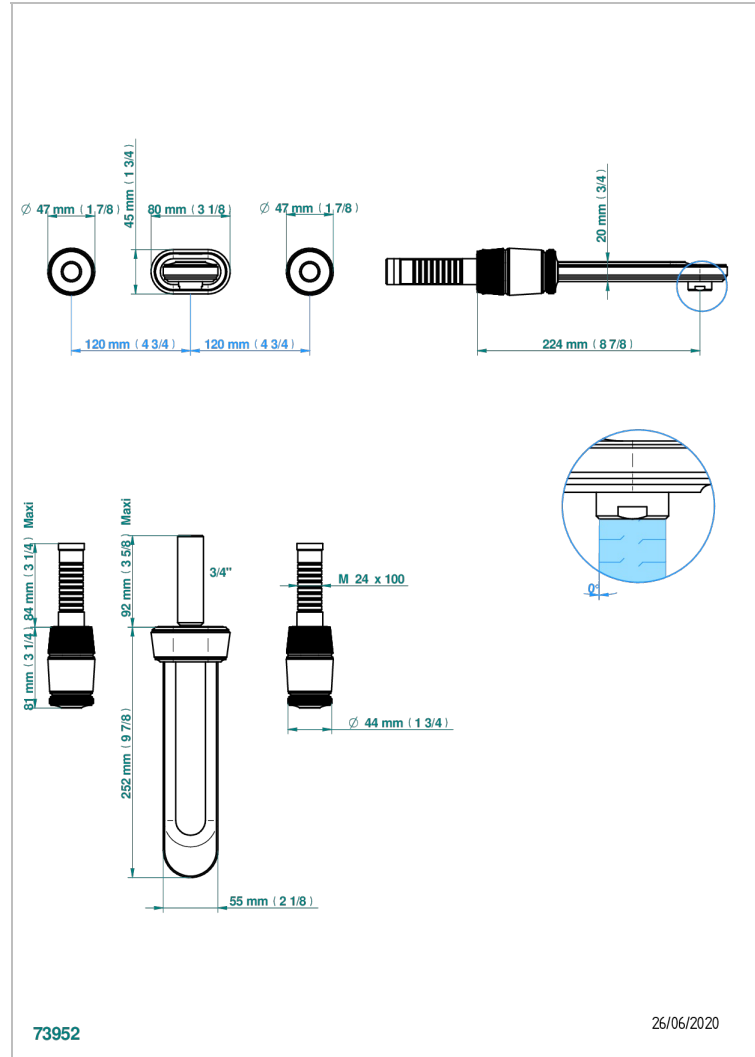

# CORVAIR PORTORO

U8H-40SGB

Trim only for wall mounted 3-hole basin mixer

## CHARACTERISTIC

- Corvaair Portoro
- Trim only for wall mounted 3-hole basin mixer

## TECHNICAL SPECS

- Recommandé : 3 bars (max. 5 bars) - Advised : 43,5 psi (max. 72 psi)
- 15 l/min à 3 bars (4 gpm at 43.5 psi)

## RELATED SKU'S

- Ref. G00-40AC Rough parts for wall mounted 3 hole mixer, cross handle version
- Ref. G00-40AM Rough parts for wall mounted 3 hole mixer, lever handle version