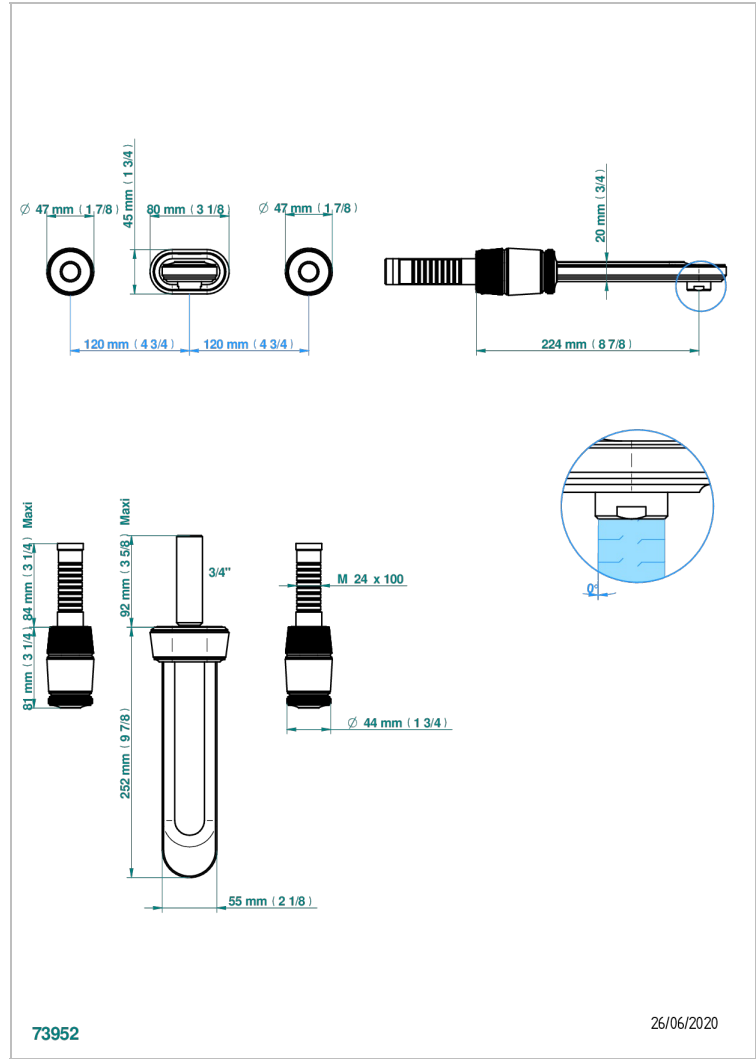

CORVAIR PORTORO

U8H-40SGB

Trim only for wall mounted 3-hole basin mixer

CHARACTERISTIC

- Corvaair Portoro
- Trim only for wall mounted 3-hole basin mixer

TECHNICAL SPECS

- Recommandé : 3 bars (max. 5 bars) - Advised : 43,5 psi (max. 72 psi)
- 15 l/min à 3 bars (4 gpm at 43.5 psi)

RELATED SKU'S

- Ref. G00-40AC Rough parts for wall mounted 3 hole mixer, cross handle version
- Ref. G00-40AM Rough parts for wall mounted 3 hole mixer, lever handle version

AVAILABLE FINITIONS

Black ceram - D30
Blush PVD - H62
Brass color PVD - H49
Brown bronze color PVD - F33
Gold color PVD - H52
Graphite PVD - H64