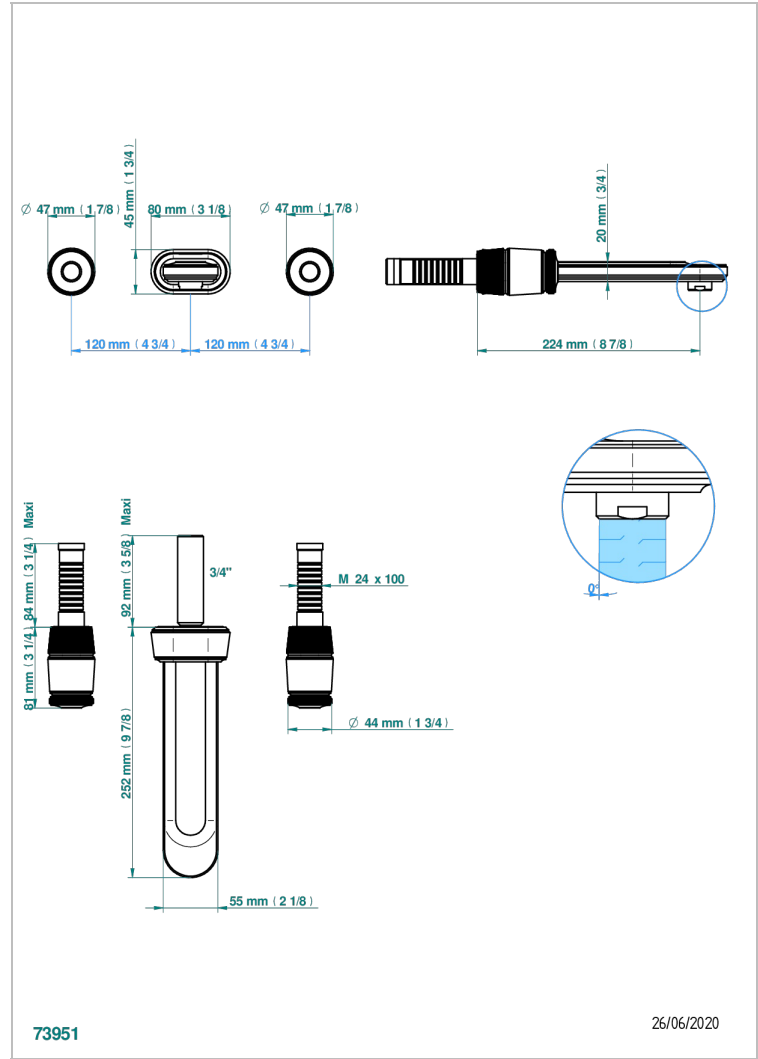

CORVAIR HOWLITE

U8F-40SGB

Trim only for wall mounted 3-hole basin mixer

THG[®]
PARIS

CARACTERÍSTICAS

- Corvaire Howlite
- Trim only for wall mounted 3-hole basin mixer

ESPECIFICACIONES TÉCNICAS

- Recommandé : 3 bars (max. 5 bars) - Advised : 43,5 psi (max. 72 psi)
- 15 l/min à 3 bars (4 gpm at 43.5 psi)

PRODUCTOS RELACIONADOS

- Ref. G00-40AC Rough parts for wall mounted 3 hole mixer, cross handle version
- Ref. G00-40AM Rough parts for wall mounted 3 hole mixer, lever handle version

ACABADOS DISPONIBLES