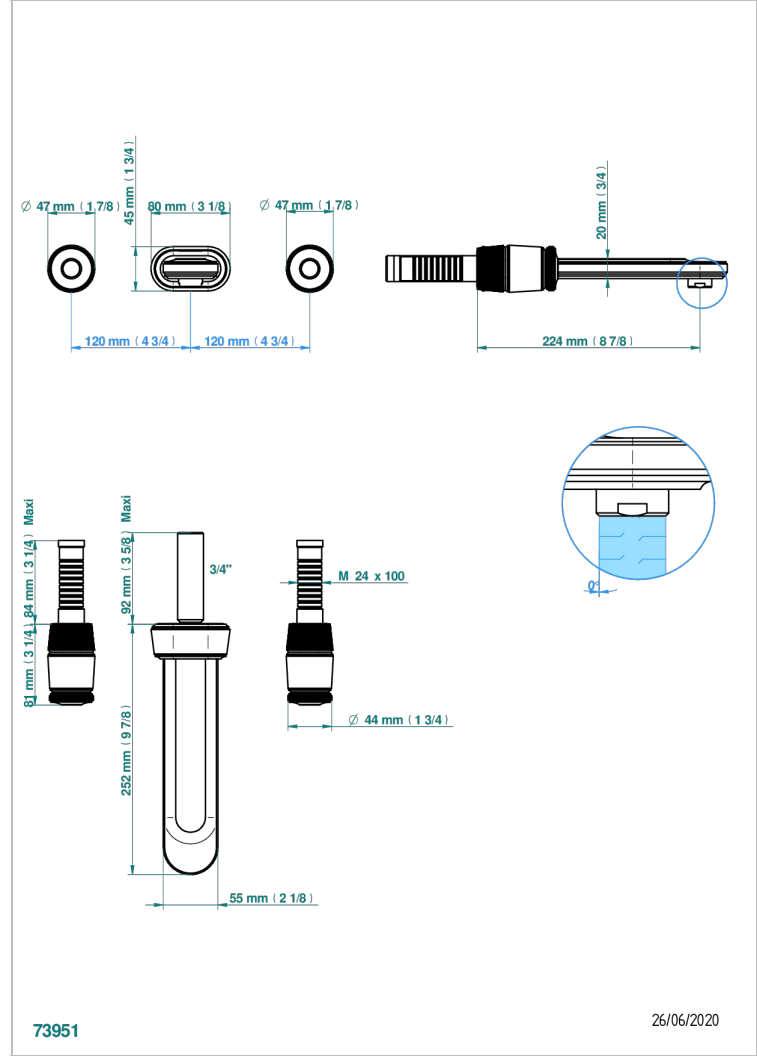

CORVAIR HOWLITE

U8F-40SGB

Trim only for wall mounted 3-hole basin mixer

THG
PARIS

CHARACTERISTIC

- Corvairst Howlite
- Trim only for wall mounted 3-hole basin mixer

TECHNICAL SPECS

- Recommandé : 3 bars (max. 5 bars) - Advised : 43,5 psi (max. 72 psi)
- 15 l/min à 3 bars (4 gpm at 43.5 psi)

RELATED SKU'S

- Ref. G00-40AC Rough parts for wall mounted 3 hole mixer, cross handle version
- Ref. G00-40AM Rough parts for wall mounted 3 hole mixer, lever handle version

AVAILABLE FINITIONS

Black ceram - D30
Blush PVD - H62
Brass color PVD - H49
Brown bronze color PVD - F33
Gold color PVD - H52
Graphite PVD - H64