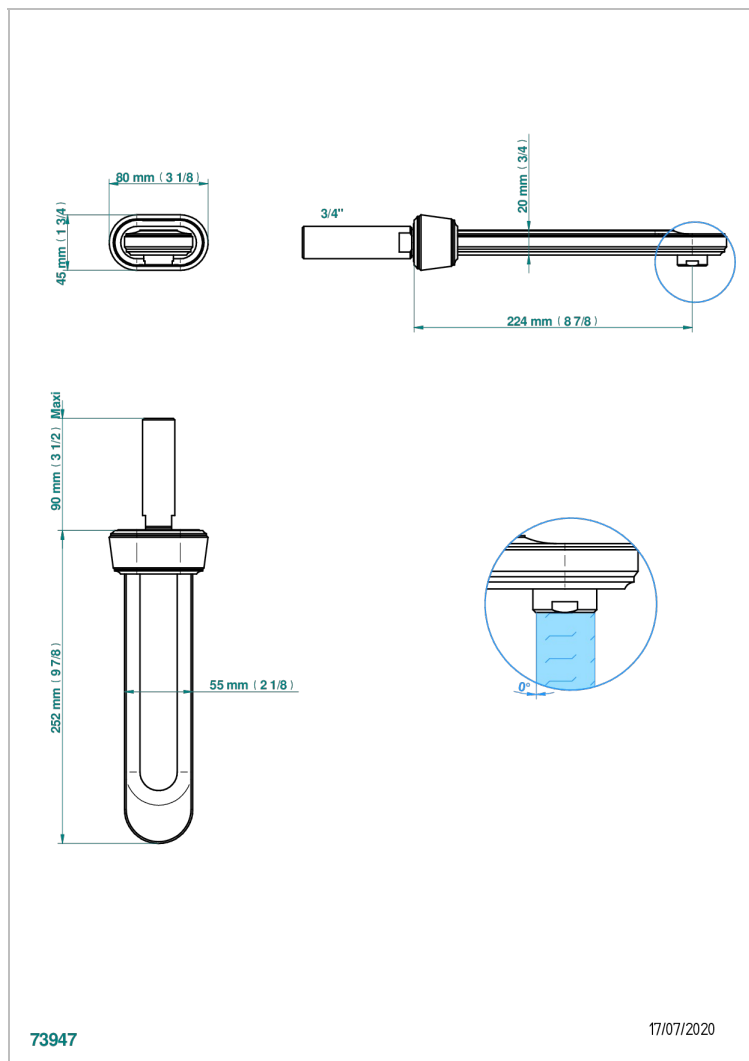

CORVAIR FIOR DI BOSCO WITH LEVER

U8L-43SGB

Basin wall spout 3/4 no T junction

THG[®]
PARIS

73947

17/07/2020

CHARACTERISTIC

- Corvoir Fior di Bosco with lever
- Basin wall spout 3/4 no T junction

TECHNICAL SPECS

- Recommandé : 3 bars (max. 5 bars) - Advised : 43,5 psi (max. 72 psi)
- 15 l/min à 3 bars (4 gpm at 43.5 psi)

AVAILABLE FINITIONS

Black ceram - D30
Blush PVD - H62
Brass color PVD - H49
Brown bronze color PVD - F33
Gold color PVD - H52
Graphite PVD - H64