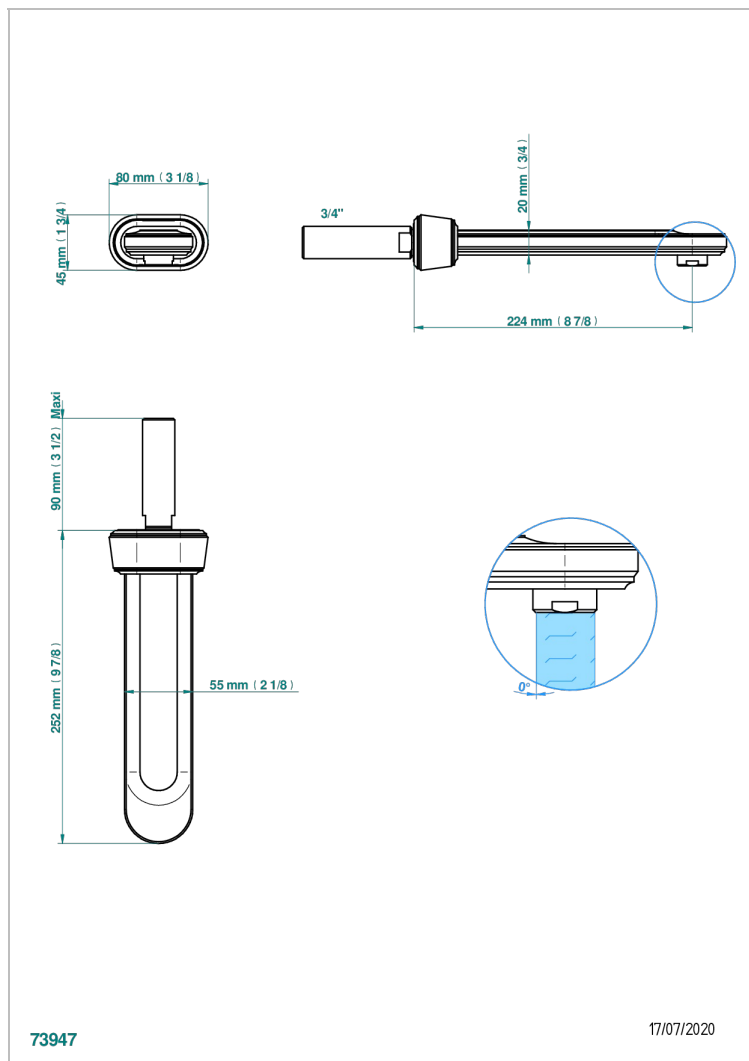

CORVAIR FIOR DI BOSCO WITH LEVER

U8L-43SGB

Basin wall spout 3/4 no T junction

THG[®]
PARIS

CHARACTERISTIC

- Corvoir Fior di Bosco with lever
- Basin wall spout 3/4 no T junction

TECHNICAL SPECS

- Recommandé : 3 bars (max. 5 bars) - Advised : 43,5 psi (max. 72 psi)
- 15 l/min à 3 bars (4 gpm at 43.5 psi)