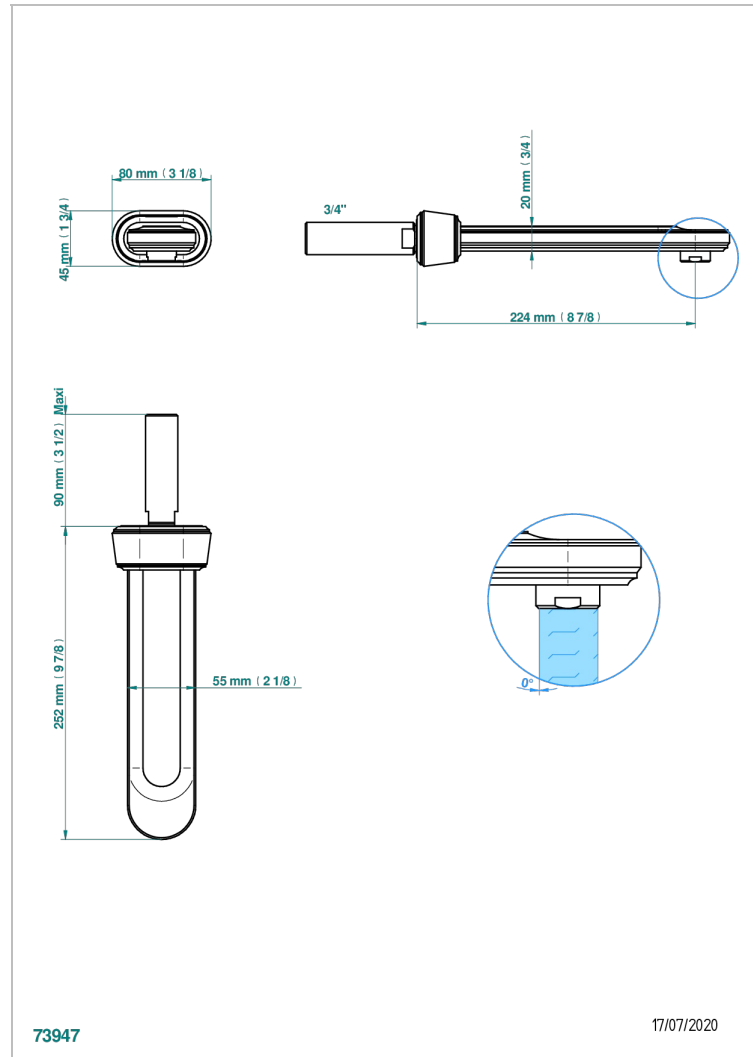

CORVAIR FIOR DI BOSCO

U8K-43SGB

Basin wall spout 3/4 no T junction

THG[®]
PARIS

CHARACTERISTIC

- Corvoir Fior di Bosco
- Basin wall spout 3/4 no T junction

TECHNICAL SPECS

- Recommandé : 3 bars (max. 5 bars) - Advised : 43,5 psi (max. 72 psi)
- 15 l/min à 3 bars (4 gpm at 43.5 psi)