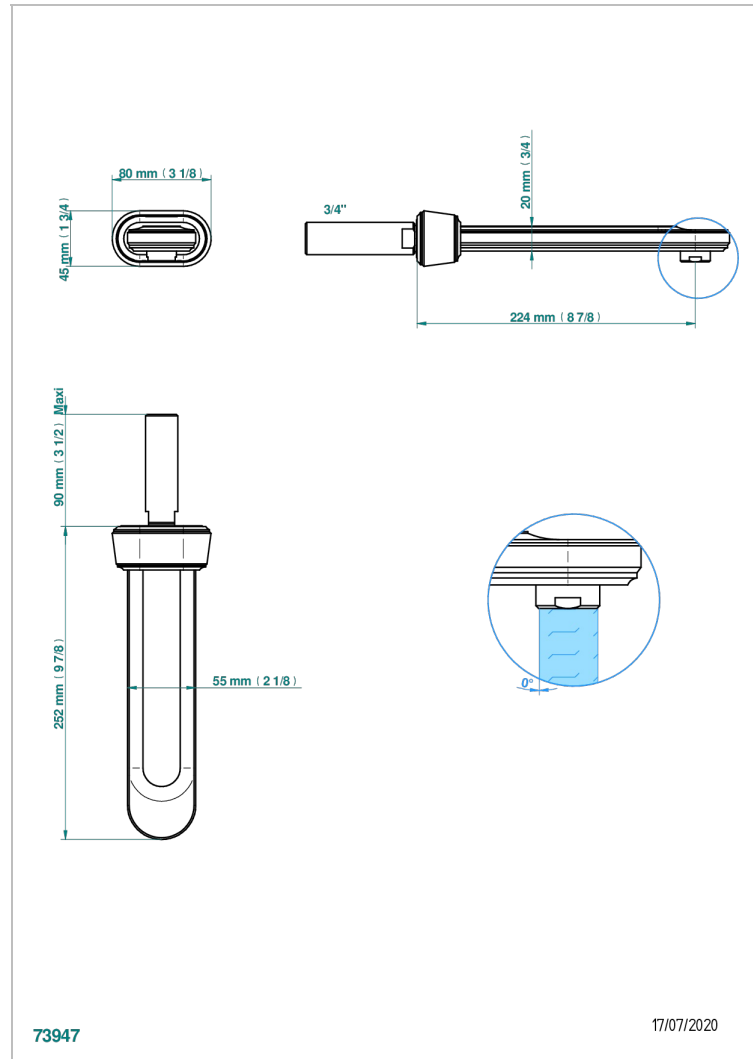

CORVAIR FIOR DI BOSCO

U8K-43SGB

Basin wall spout 3/4 no T junction

THG[®]
PARIS

CHARACTERISTIC

- Corvoir Fior di Bosco
- Basin wall spout 3/4 no T junction

TECHNICAL SPECS

- Recommandé : 3 bars (max. 5 bars) - Advised : 43,5 psi (max. 72 psi)
- 15 l/min à 3 bars (4 gpm at 43.5 psi)