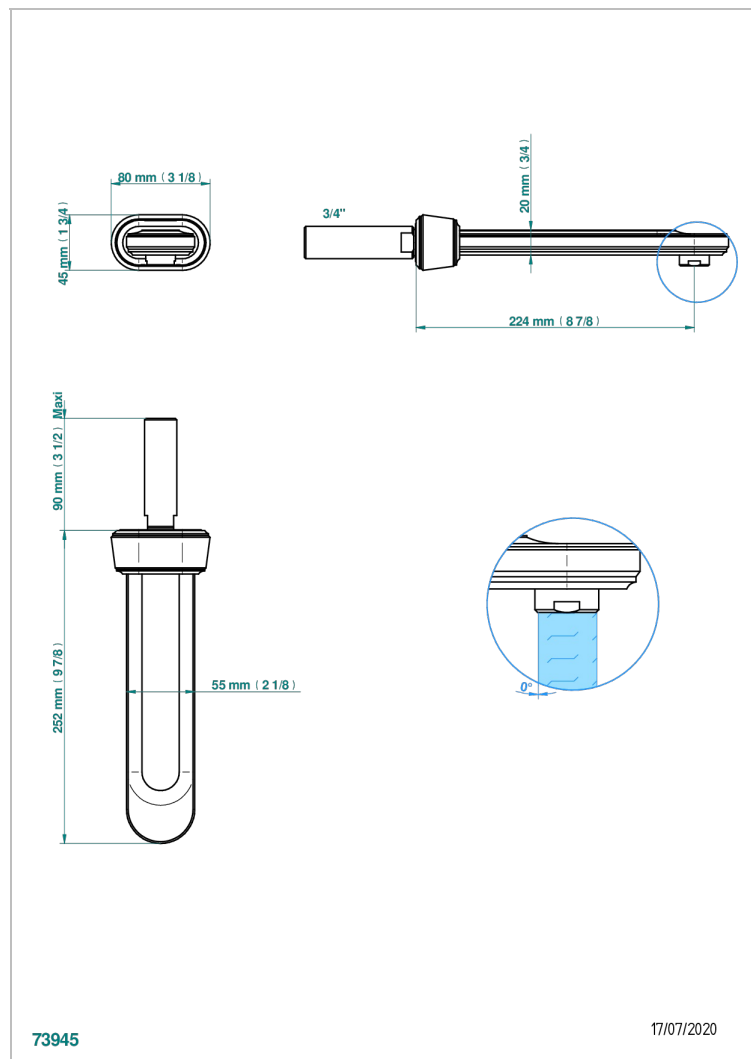

# CORVAIR HOWLITE WITH LEVER

U8G-43SGB

Basin wall spout 3/4 no T junction

THG<sup>®</sup>  
PARIS

## CHARACTERISTIC

- Corvaire Howlite with lever
- Basin wall spout 3/4 no T junction