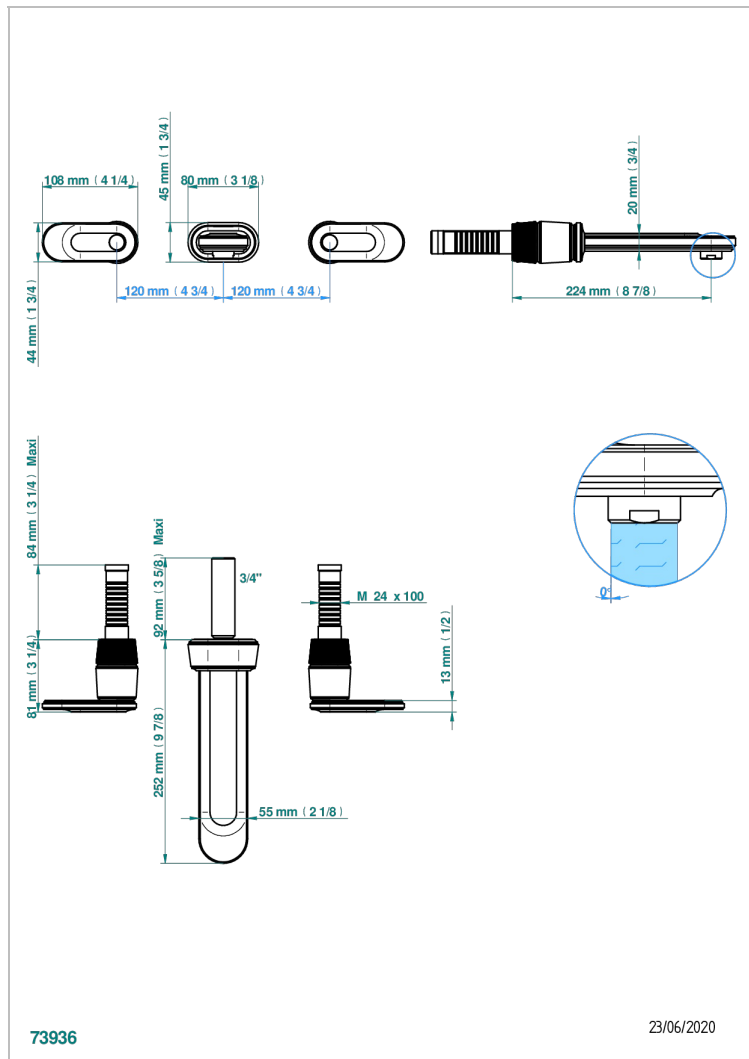

CORVAIR FIOR DI BOSCO WITH LEVER HANDLES

U8L-41SGB

Trim for wall mounted 3-hole bath set only

CHARACTERISTIC

- Corvair Fior di Bosco with lever handles
- Trim for wall mounted 3-hole bath set only

TECHNICAL SPECS

- Recommandé : 3 bars (max. 5 bars) - Advised : 43,5 psi (max. 72 psi)
- Bec : 35 l/min à 3 bars
- Spout : 9.26 gpm at 43.5 psi

RELATED SKU'S

- Ref. G00-40AM/US Rough parts for wall set (one counter clockwise and one clockwise cartridges)