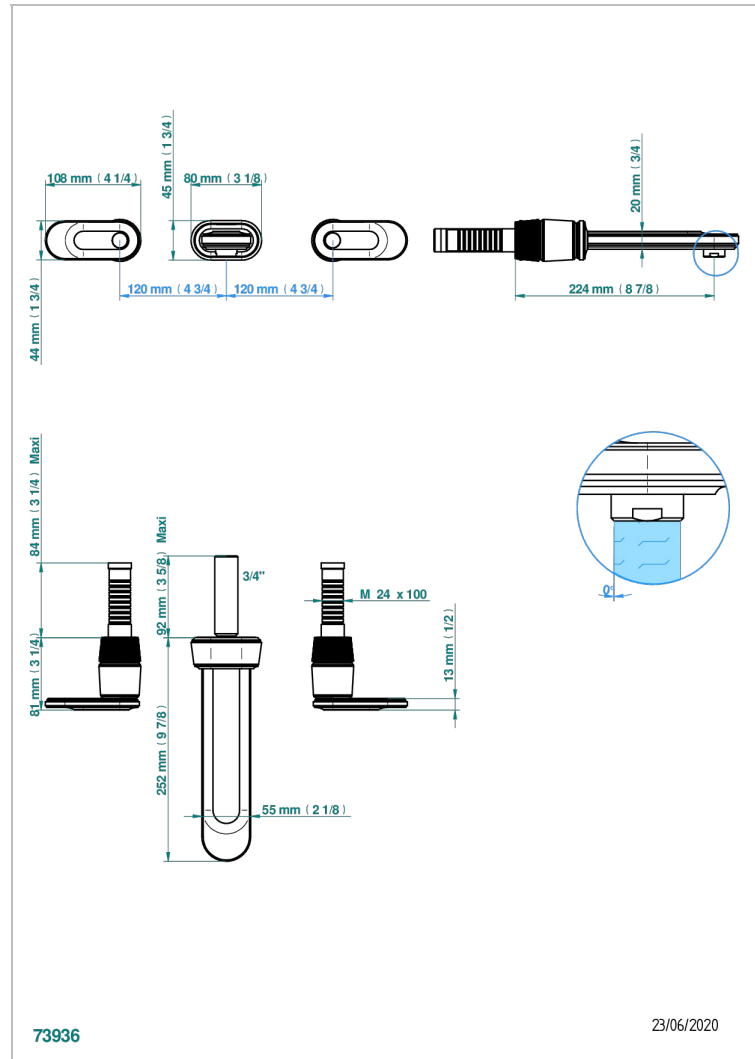

CORVAIR FIOR DI BOSCO WITH LEVER

U8L-41SGB

Trim only for wall mounted 3-hole bath mixer

CHARACTERISTIC

- Corvaire Fior di Bosco with lever
- Trim only for wall mounted 3-hole bath mixer

TECHNICAL SPECS

- Recommandé : 3 bars (max. 5 bars) - Advised : 43,5 psi (max. 72 psi)
- Bec : 35 l/min à 3 bars
- Spout : 9.26 gpm at 43.5 psi

RELATED SKU'S

- Ref. G00-40AC Rough parts for wall mounted 3 hole mixer, cross handle version
- Ref. G00-40AM Rough parts for wall mounted 3 hole mixer, lever handle version

AVAILABLE FINITIONS

Black ceram - D30
Blush PVD - H62
Brass color PVD - H49
Brown bronze color PVD - F33
Gold color PVD - H52
Graphite PVD - H64