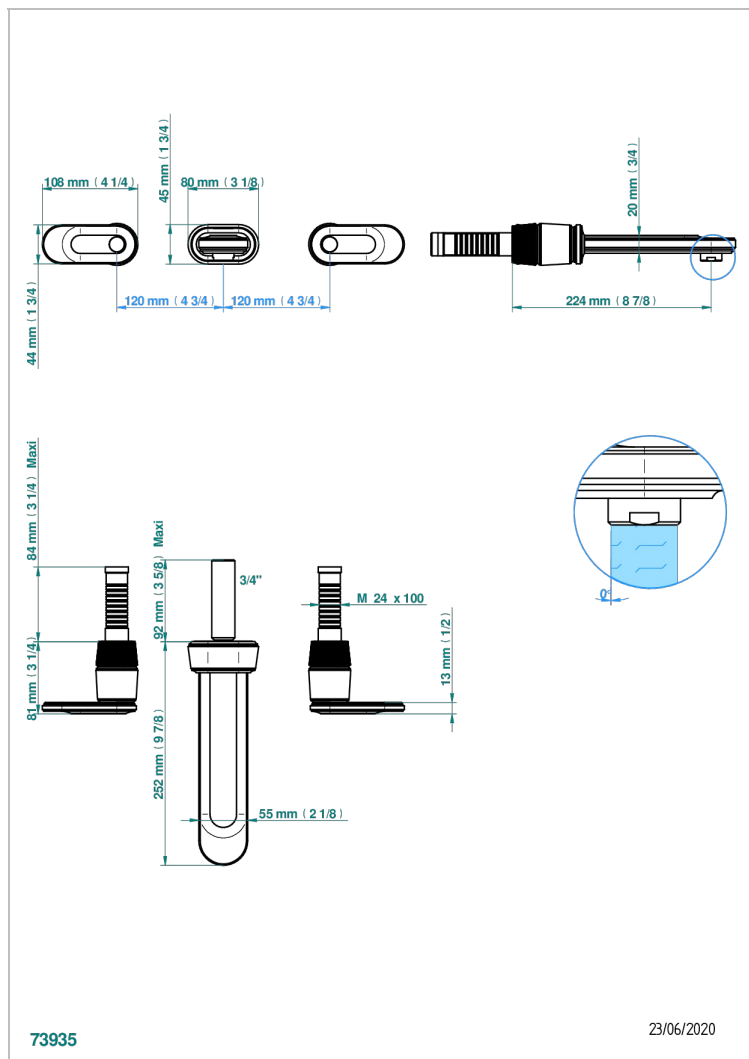

CORVAIR PORTORO WITH LEVER HANDLES

U8J-41SGB

Trim for wall mounted 3-hole bath set only

CHARACTERISTIC

- Corvaair Portoro with lever handles
- Trim for wall mounted 3-hole bath set only

TECHNICAL SPECS

- Recommandé : 3 bars (max. 5 bars) - Advised : 43,5 psi (max. 72 psi)
- Bec : 35 l/min à 3 bars
- Spout : 9.26 gpm at 43.5 psi

RELATED SKU'S

- Ref. G00-40AM/US Rough parts for wall set (one counter clockwise and one clockwise cartridges)

AVAILABLE FINITIONS

Black ceram - D30
Blush PVD - H62
Brass color PVD - H49
Brown bronze color PVD - F33
Chrome polished - A02
Gold color PVD - H52