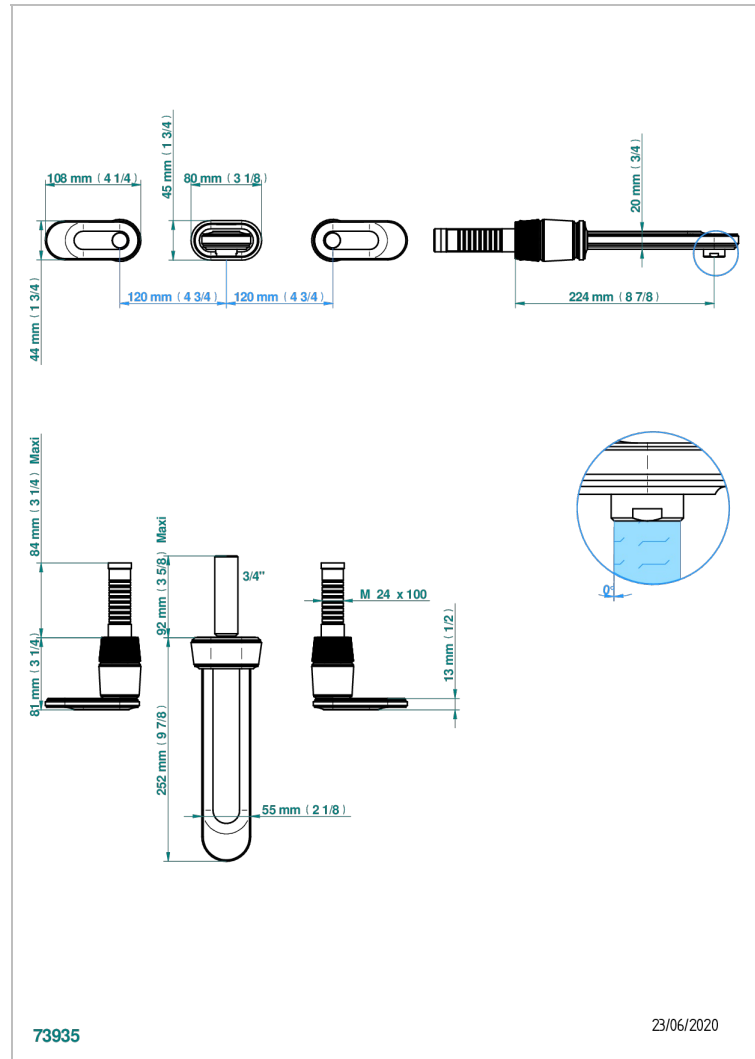

CORVAIR PORTORO WITH LEVER

U8J-41SGB

Trim only for wall mounted 3-hole bath mixer

CHARACTERISTIC

- Corvaair Portoro with lever
- Trim only for wall mounted 3-hole bath mixer

TECHNICAL SPECS

- Recommandé : 3 bars (max. 5 bars) - Advised : 43,5 psi (max. 72 psi)
- Bec : 35 l/min à 3 bars
- Spout : 9.26 gpm at 43.5 psi

RELATED SKU'S

- Ref. G00-40AC Rough parts for wall mounted 3 hole mixer, cross handle version
- Ref. G00-40AM Rough parts for wall mounted 3 hole mixer, lever handle version

AVAILABLE FINITIONS

Black ceram - D30
Blush PVD - H62
Brass color PVD - H49
Brown bronze color PVD - F33
Gold color PVD - H52
Graphite PVD - H64