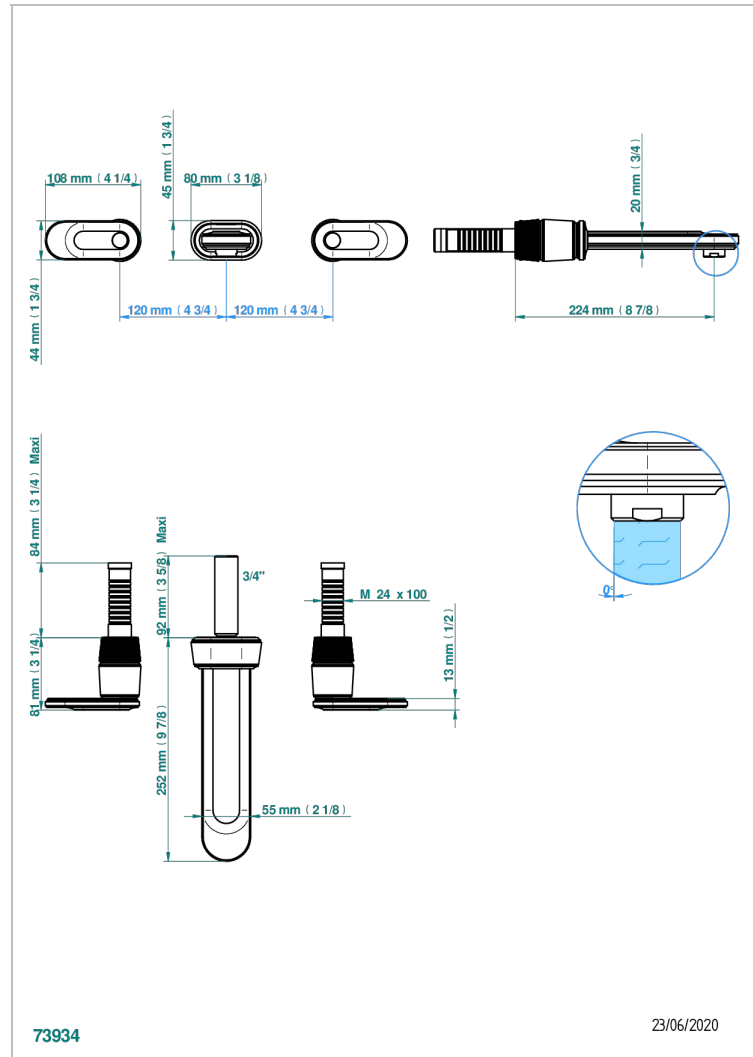

CORVAIR HOWLITE WITH LEVER HANDLES

U8G-41SGB

Trim for wall mounted 3-hole bath set only

CHARACTERISTIC

- Corvaire Howlite with lever handles
- Trim for wall mounted 3-hole bath set only

TECHNICAL SPECS

- Recommandé : 3 bars (max. 5 bars) - Advised : 43,5 psi (max. 72 psi)
- Bec : 35 l/min à 3 bars
- Spout : 9.26 gpm at 43.5 psi

RELATED SKU'S

- Ref. G00-40AM/US Rough parts for wall set (one counter clockwise and one clockwise cartridges)

AVAILABLE FINITIONS

Black ceram - D30
Blush PVD - H62
Brass color PVD - H49
Brown bronze color PVD - F33
Chrome polished - A02
Gold color PVD - H52