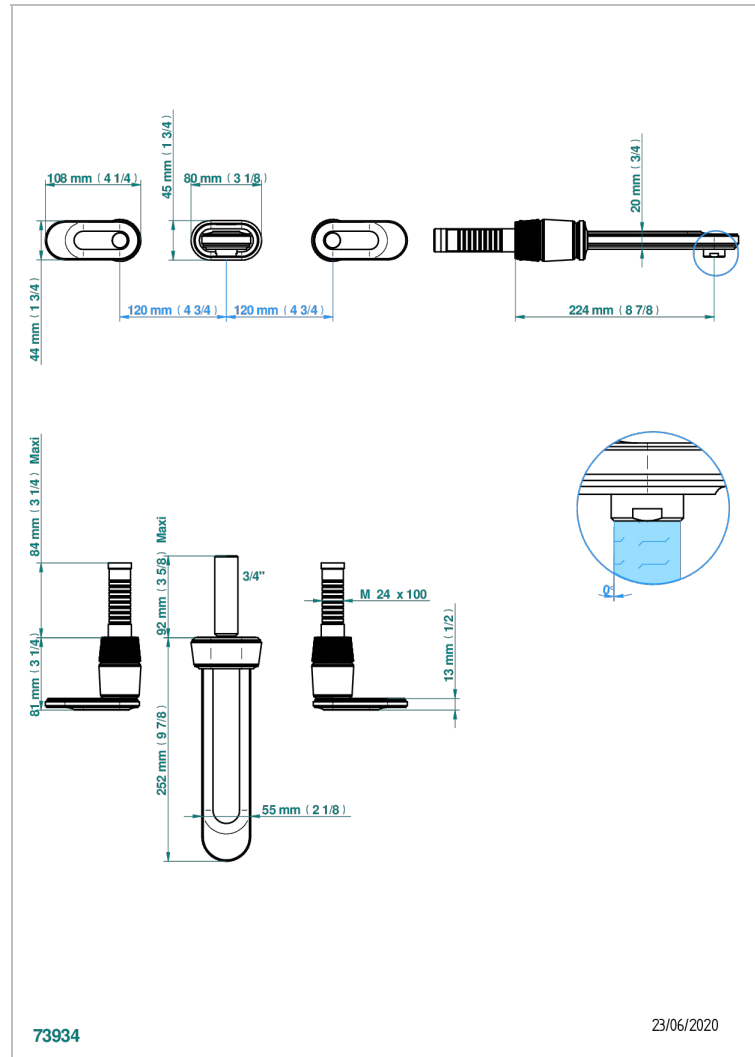

CORVAIR HOWLITE WITH LEVER

U8G-41SGB

Trim only for wall mounted 3-hole bath mixer

CHARACTERISTIC

- Corvaire Howlite with lever
- Trim only for wall mounted 3-hole bath mixer

TECHNICAL SPECS

- Recommandé : 3 bars (max. 5 bars) - Advised : 43,5 psi (max. 72 psi)
- Bec : 35 l/min à 3 bars
- Spout : 9.26 gpm at 43.5 psi

RELATED SKU'S

- Ref. G00-40AC Rough parts for wall mounted 3 hole mixer, cross handle version
- Ref. G00-40AM Rough parts for wall mounted 3 hole mixer, lever handle version

AVAILABLE FINITIONS

Black ceram - D30
Blush PVD - H62
Brass color PVD - H49
Brown bronze color PVD - F33
Gold color PVD - H52
Graphite PVD - H64