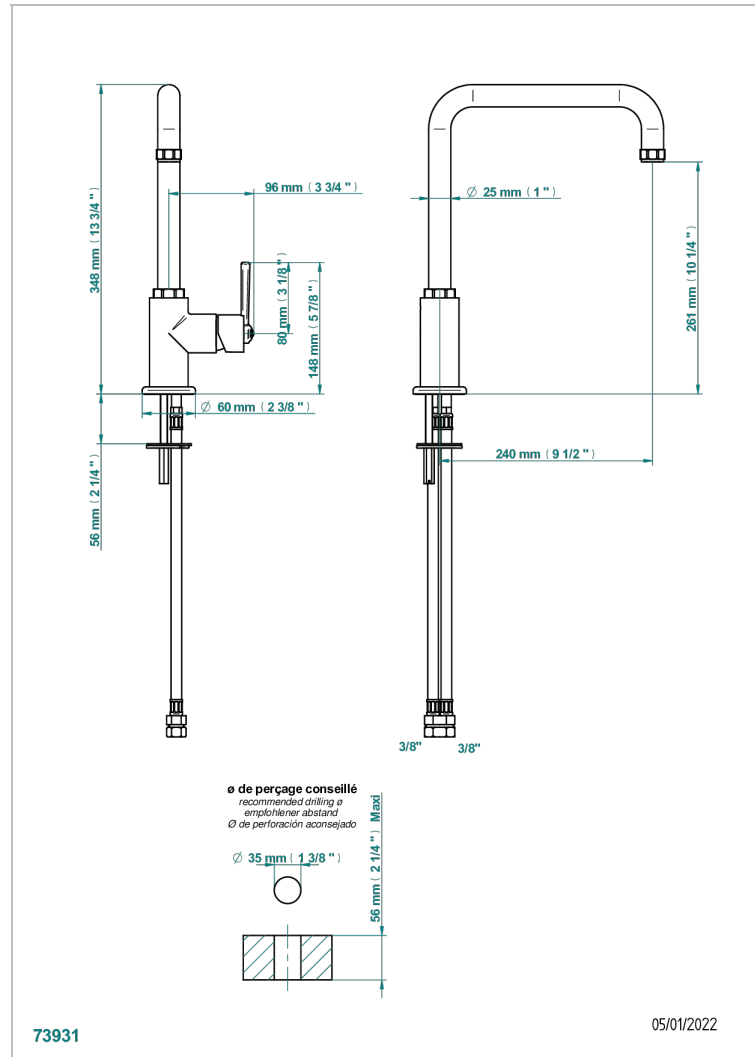

SAINT-GERMAIN WITH LEVER

G7D-6181N

Single lever sink mixer with swivel spout

73931

05/01/2022

CHARACTERISTIC

- Saint-germain with lever
- Single lever sink mixer with swivel spout

AVAILABLE FINITIONS