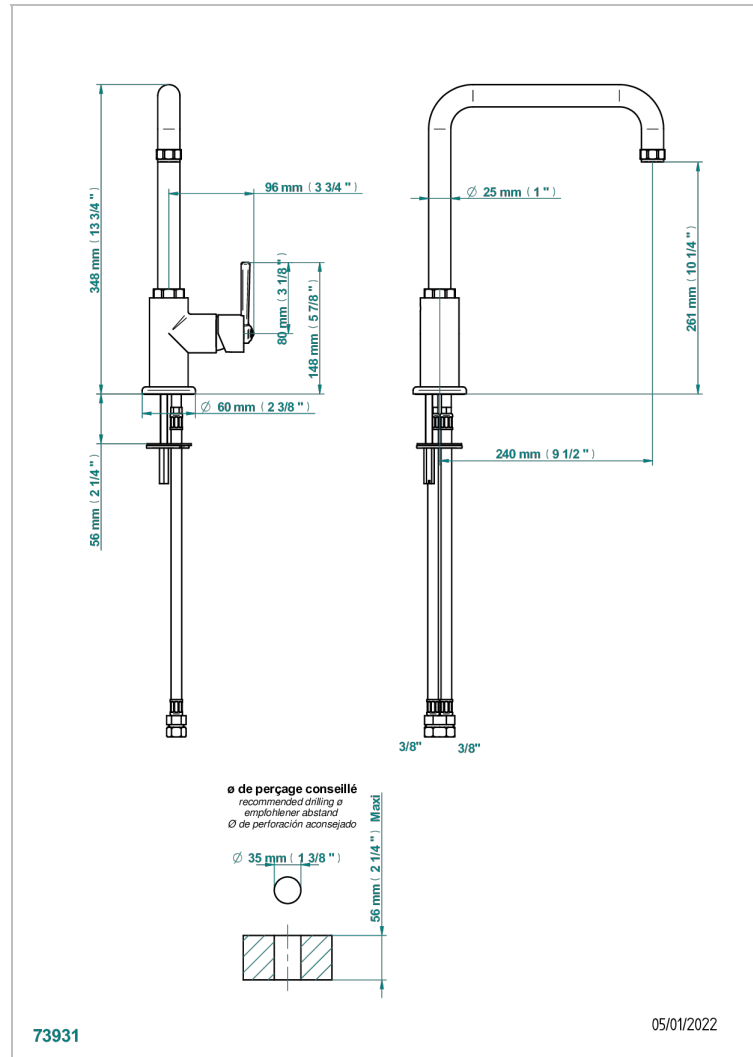

SAINT-GERMAIN WITH LEVER

G7D-6181N

Single lever sink mixer with swivel spout

CHARACTERISTIC

- Saint-germain with lever
- Single lever sink mixer with swivel spout

AVAILABLE FINITIONS

Antique nickel - H28
Black ceram - D30
Blush PVD - H62
Brass color PVD - H49
Brown bronze color PVD - F33
Gold color PVD - H52