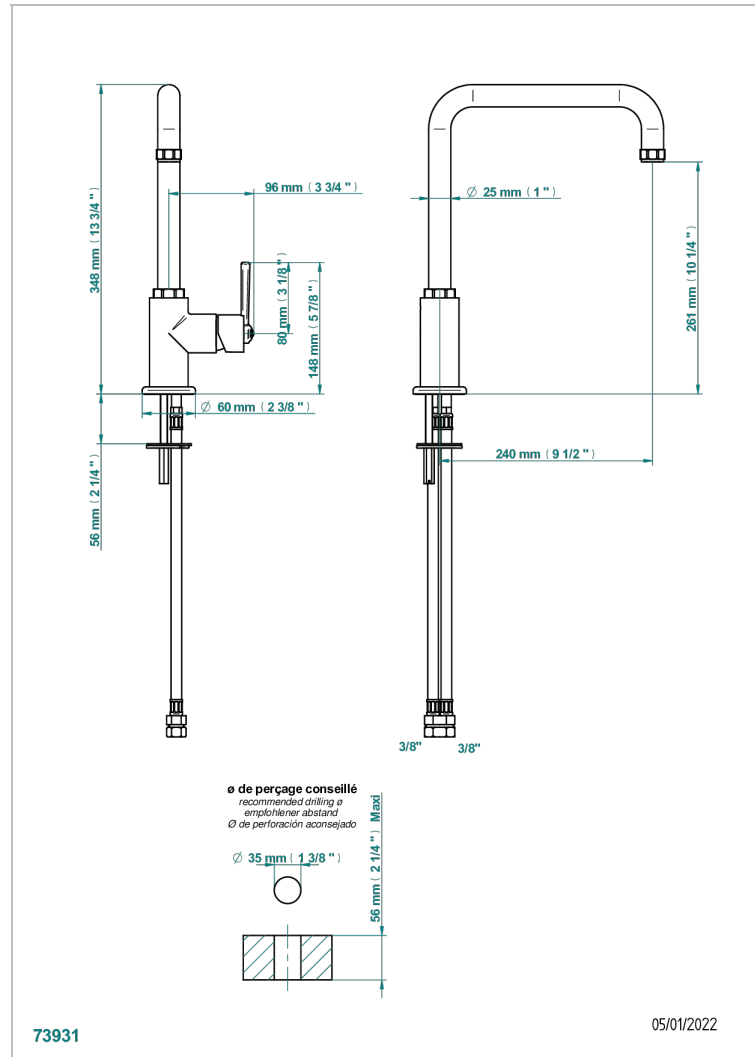

# SAINT-GERMAIN WITH LEVER

G7D-6181N

Single lever sink mixer with swivel spout

## CHARACTERISTIC

- Saint-germain with lever
- Single lever sink mixer with swivel spout