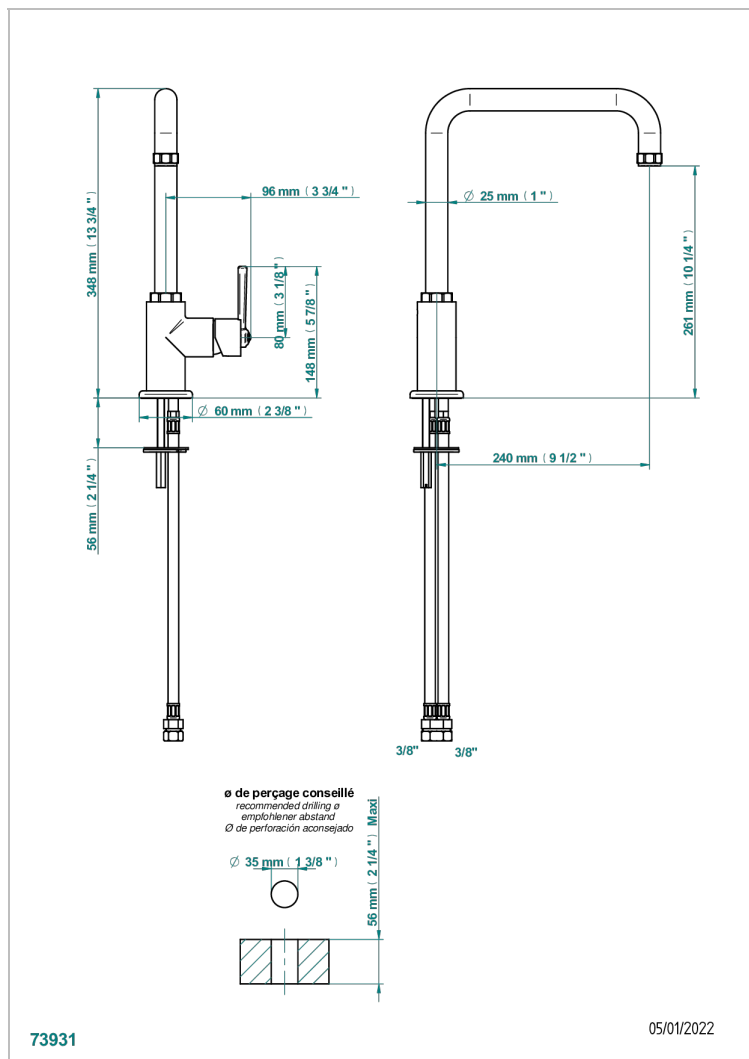

SAINT-GERMAIN WITH LEVER

G7D-6181N

可转向喷嘴水槽温控龙头

THG[®]
PARIS

特色

- Saint-Germain with lever
- 可转向喷嘴水槽温控龙头

可选饰面

Black ceram - D30
Blush PVD - H62
Graphite PVD - H64
Matt Umber PVD - H67
Matt blush PVD - H60
Matt graphite PVD - H65