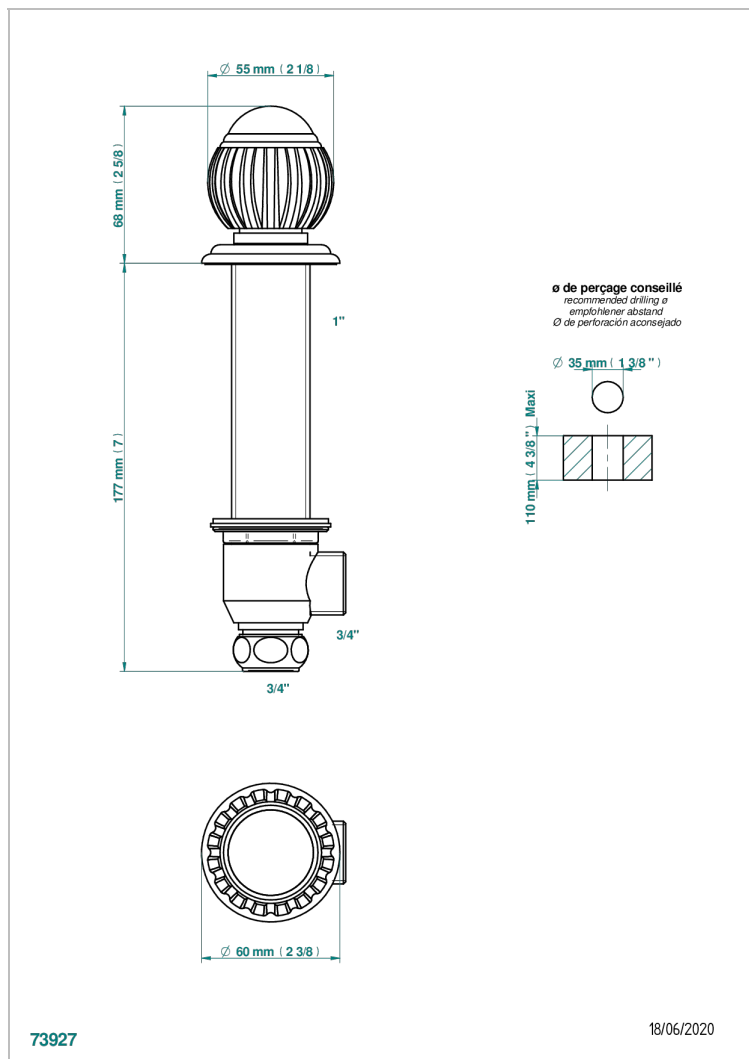

# VOGUE OJO DE TIGRE

A8R-36M

Deck valve 3/4 inch with trim for extra thick deck

THG<sup>®</sup>  
PARIS

## CARACTERÍSTICAS

- Vogue Ojo de Tigre
- Deck valve 3/4 inch with trim for extra thick deck