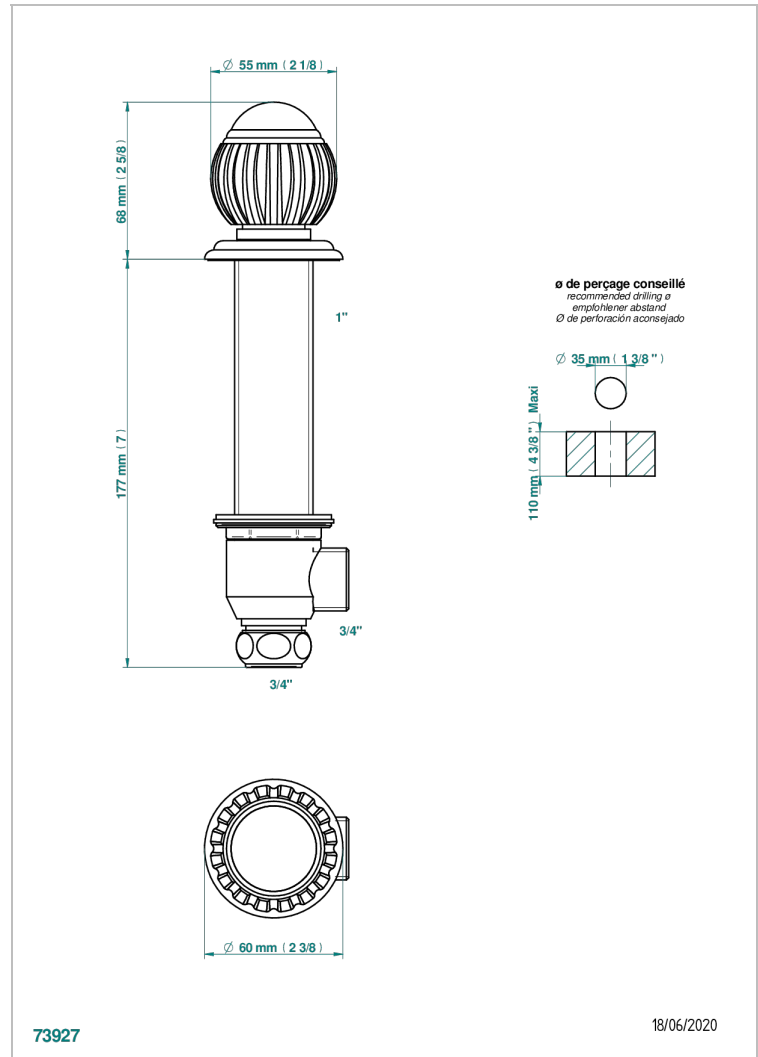

VOGUE TIGER EYE

A8R-36M

Deck valve 3/4 inch with trim for extra thick deck

CHARACTERISTIC

- Vogue Tiger Eye
- Deck valve 3/4 inch with trim for extra thick deck

AVAILABLE FINITIONS

Antique nickel - H28
Black ceram - D30
Blush PVD - H62
Brass color PVD - H49
Brown bronze color PVD - F33
Gold color PVD - H52

Nickel color PVD - H55
Polished chrome (color finish) - A02
Polished chrome / Polished gold (color finish) - G02
Polished gold (color finish) - F01
Polished nickel - B01
Soft gold - F30

Soft matt gold - F31
Umber PVD - H66
Varnished matt antique red copper (color finish) - H07