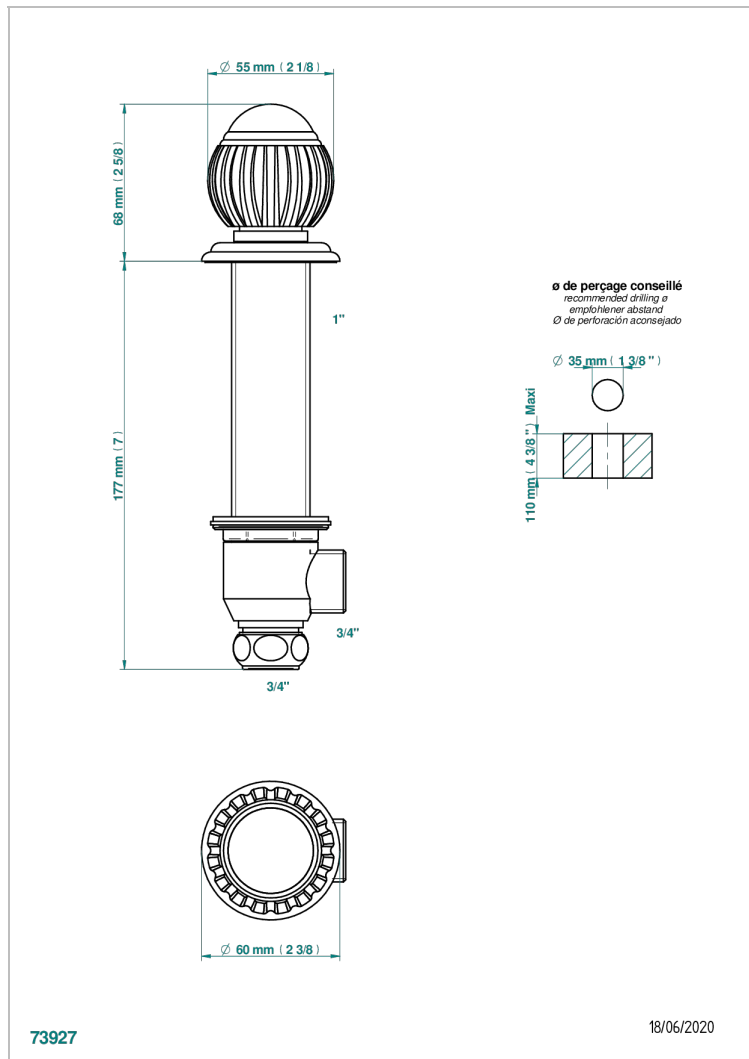

VOGUE TIGER EYE

A8R-36M

Deck valve 3/4 inch with trim for extra thick deck

CHARACTERISTIC

- Vogue Tiger Eye
- Deck valve 3/4 inch with trim for extra thick deck

AVAILABLE FINITIONS

Antique nickel - H28
Black ceram - D30
Blush PVD - H62
Brass color PVD - H49
Brown bronze color PVD - F33
Gold color PVD - H52

Nickel color PVD - H55
Polished chrome (color finish) - A02
Polished chrome / Polished gold (color finish) - G02
Polished gold (color finish) - F01
Polished nickel - B01
Soft gold - F30

Soft matt gold - F31
Umber PVD - H66
Varnished matt antique red copper (color finish) - H07