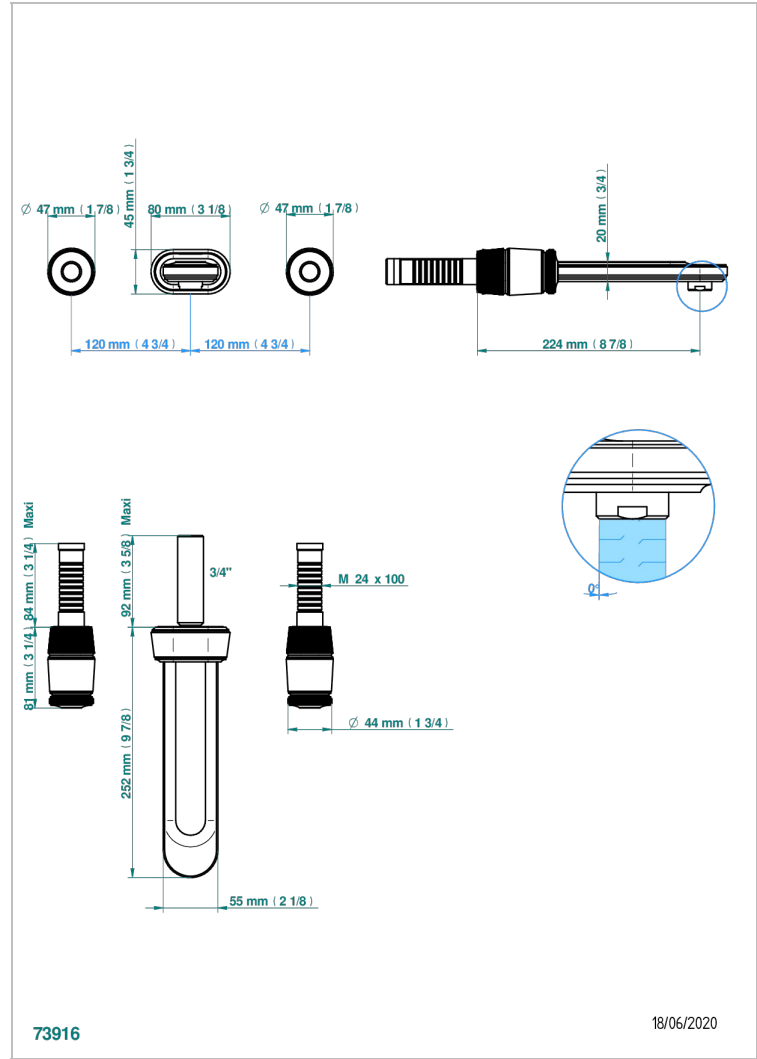

# CORVAIR FIOR DI BOSCO

U8K-41SGB

Trim for wall mounted 3-hole bath set only

THG<sup>®</sup>  
PARIS

## CHARACTERISTIC

- Corvoir Fior di Bosco
- Trim for wall mounted 3-hole bath set only

## TECHNICAL SPECS

- Recommandé : 3 bars (max. 5 bars) - Advised : 43,5 psi (max. 72 psi)
- Bec : 35 l/min à 3 bars
- Spout : 9.26 gpm at 43.5 psi

## RELATED SKU'S

- Ref. G00-40AM/US Rough parts for wall set (one counter clockwise and one clockwise cartridges)