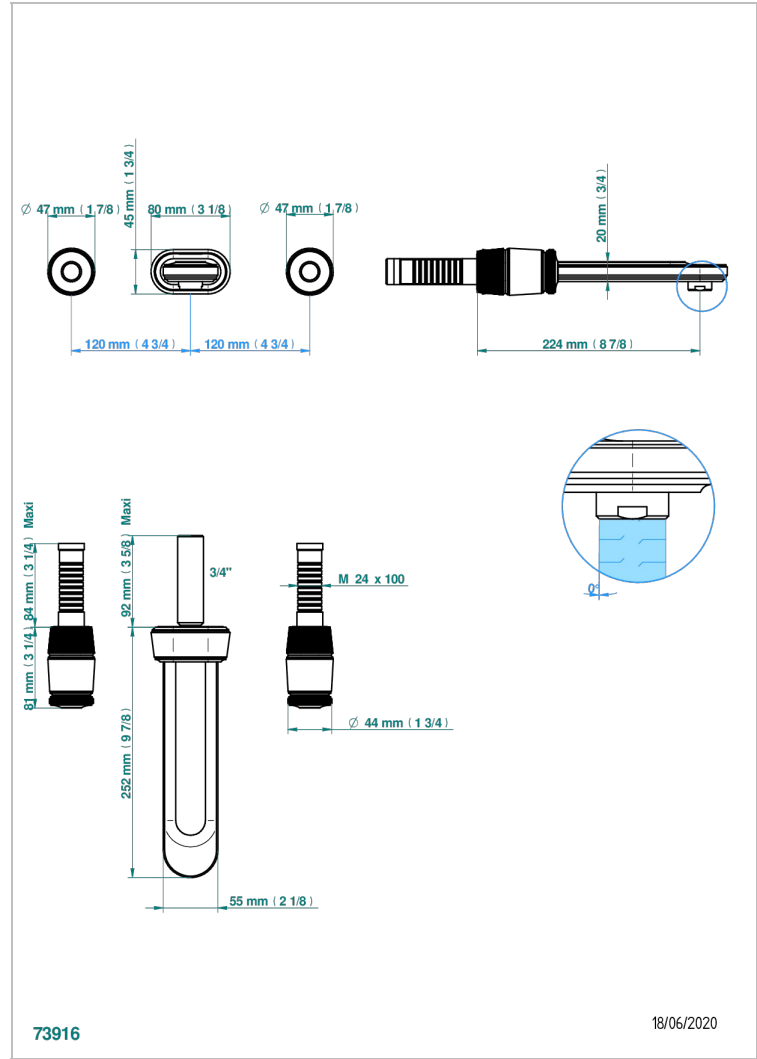

# CORVAIR FIOR DI BOSCO

U8K-41SGB

Trim only for wall mounted 3-hole bath mixer

THG<sup>®</sup>  
PARIS

73916

18/06/2020

## CHARACTERISTIC

- Corvoir Fior di Bosco
- Trim only for wall mounted 3-hole bath mixer

## TECHNICAL SPECS

- Recommandé : 3 bars (max. 5 bars) - Advised : 43,5 psi (max. 72 psi)
- Bec : 35 l/min à 3 bars
- Spout : 9.26 gpm at 43.5 psi

## RELATED SKU'S

- Ref. G00-40AC Rough parts for wall mounted 3 hole mixer, cross handle version
- Ref. G00-40AM Rough parts for wall mounted 3 hole mixer, lever handle version