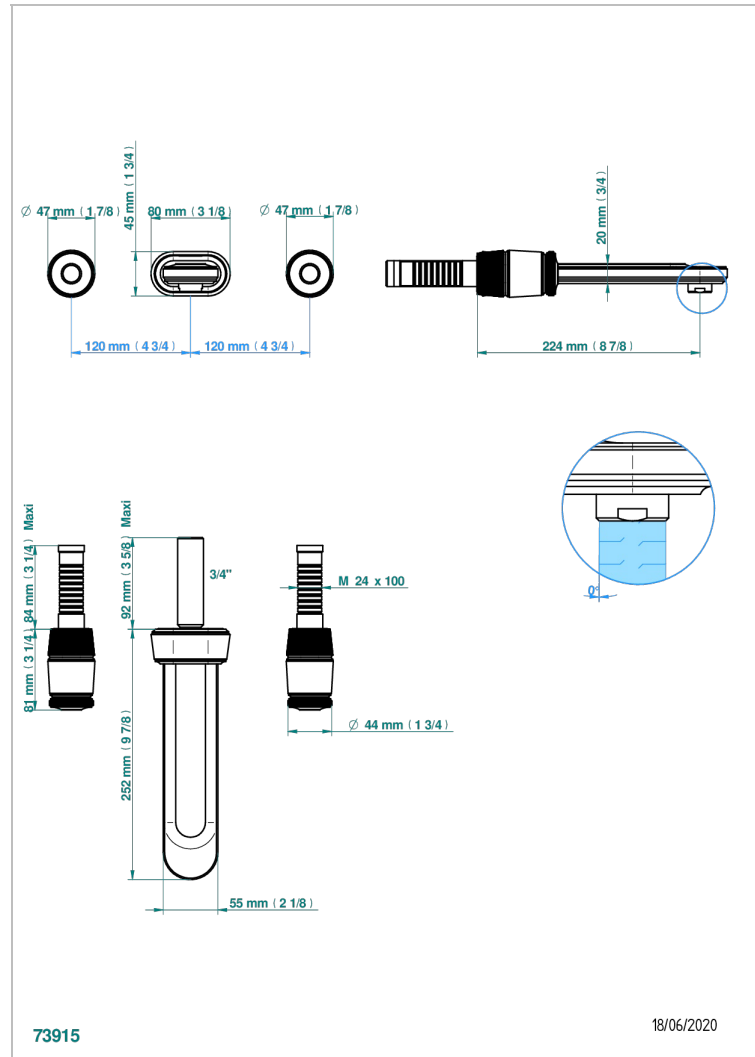

# CORVAIR PORTORO

U8H-41SGB

Trim only for wall mounted 3-hole bath mixer

## CHARACTERISTIC

- Corvaair Portoro
- Trim only for wall mounted 3-hole bath mixer

## TECHNICAL SPECS

- Recommandé : 3 bars (max. 5 bars) - Advised : 43,5 psi (max. 72 psi)
- Bec : 35 l/min à 3 bars
- Spout : 9.26 gpm at 43.5 psi

## RELATED SKU'S

- Ref. G00-40AC Rough parts for wall mounted 3 hole mixer, cross handle version
- Ref. G00-40AM Rough parts for wall mounted 3 hole mixer, lever handle version