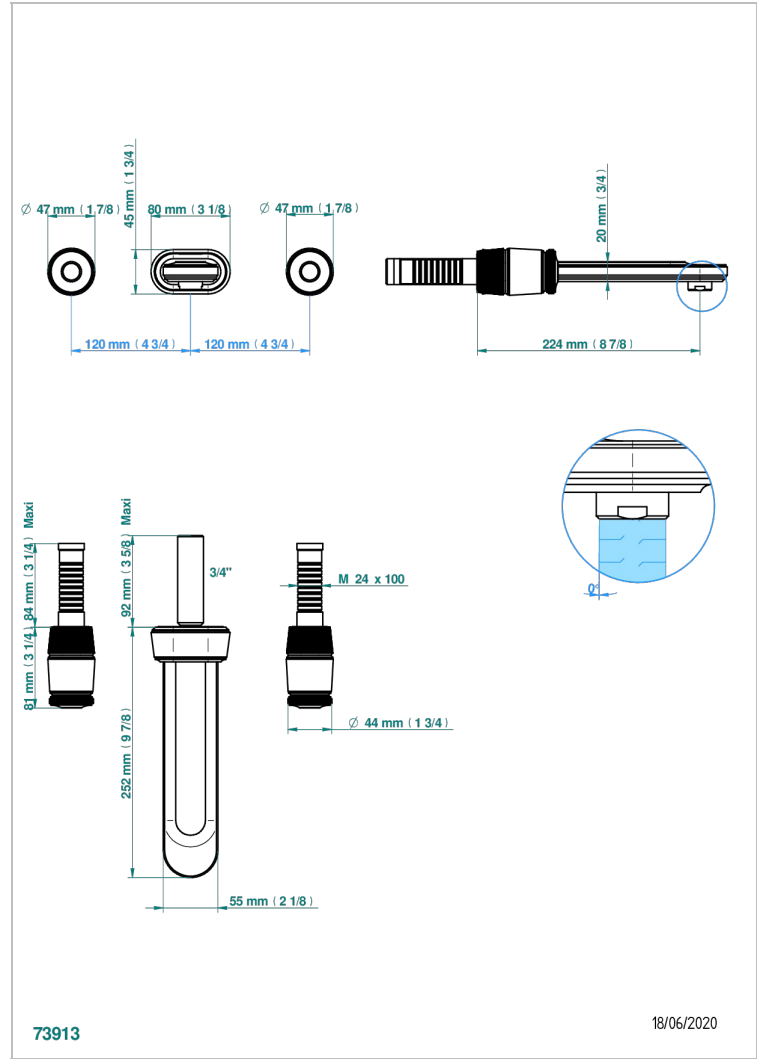

# CORVAIR HOWLITE

U8F-41SGB

Trim for wall mounted 3-hole bath set only

73913

18/06/2020

## CHARACTERISTIC

- Corvaire Howlite
- Trim for wall mounted 3-hole bath set only

## TECHNICAL SPECS

- Recommandé : 3 bars (max. 5 bars) - Advised : 43,5 psi (max. 72 psi)
- Bec : 35 l/min à 3 bars
- Spout : 9.26 gpm at 43.5 psi

## RELATED SKU'S

- Ref. G00-40AM/US Rough parts for wall set (one counter clockwise and one clockwise cartridges)