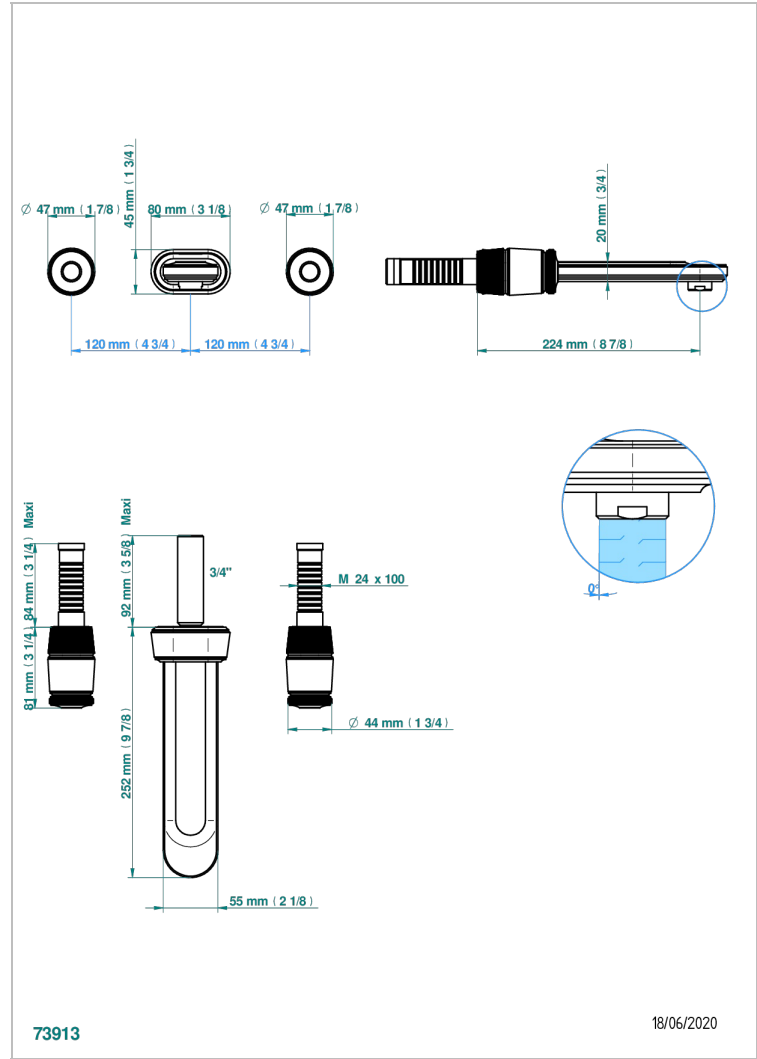

CORVAIR HOWLITE

U8F-41SGB

Trim only for wall mounted 3-hole bath mixer

CHARACTERISTIC

- Corvaire Howlite
- Trim only for wall mounted 3-hole bath mixer

TECHNICAL SPECS

- Recommandé : 3 bars (max. 5 bars) - Advised : 43,5 psi (max. 72 psi)
- Bec : 35 l/min à 3 bars
- Spout : 9.26 gpm at 43.5 psi

RELATED SKU'S

- Ref. G00-40AC Rough parts for wall mounted 3 hole mixer, cross handle version
- Ref. G00-40AM Rough parts for wall mounted 3 hole mixer, lever handle version

AVAILABLE FINITIONS

Black ceram - D30
Blush PVD - H62
Brass color PVD - H49
Brown bronze color PVD - F33
Gold color PVD - H52
Graphite PVD - H64