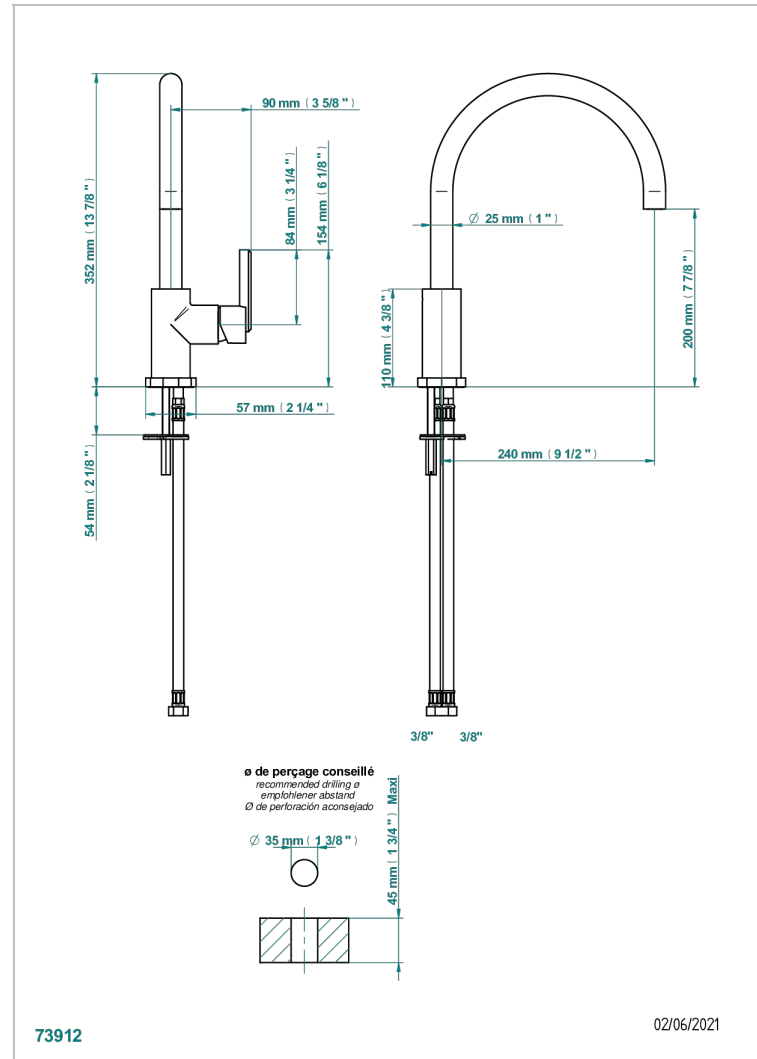

LES ONDES WITH LEVER

G8B-6181N

Single lever sink mixer with swivel spout

CHARACTERISTIC

- Les Ondes with lever
- Single lever sink mixer with swivel spout

AVAILABLE FINITIONS

Antique nickel - H28
Black ceram - D30
Blush PVD - H62
Brass color PVD - H49
Brown bronze color PVD - F33
Gold color PVD - H52