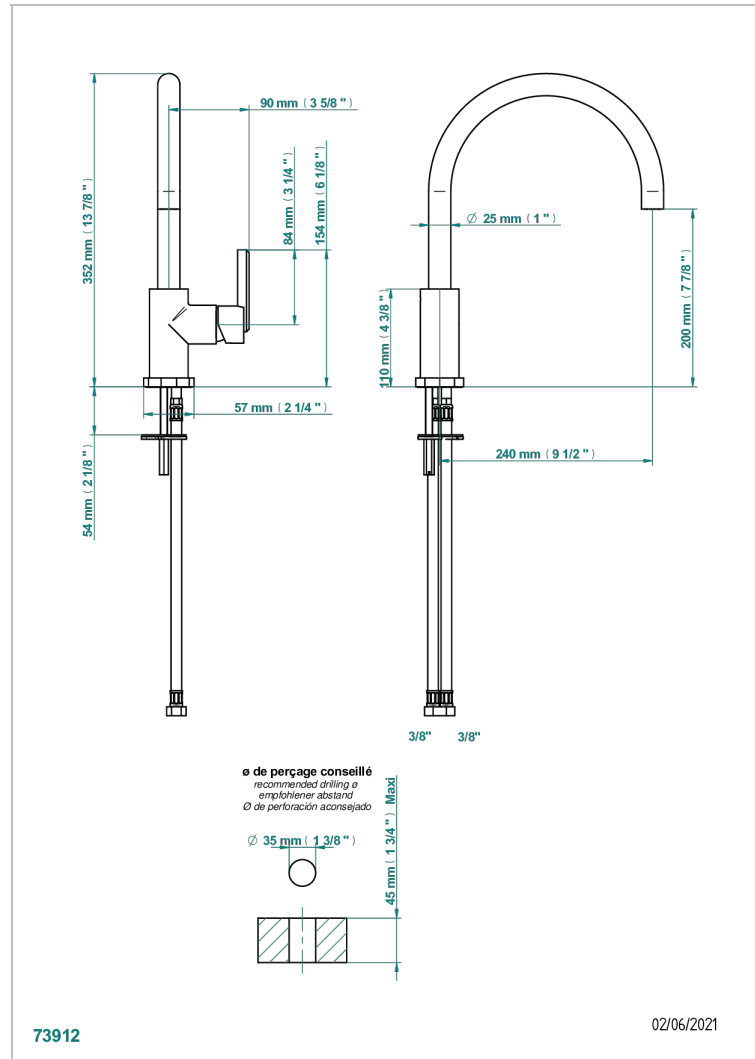

LES ONDES WITH LEVER

G8B-6181N

Single lever sink mixer with swivel spout

CHARACTERISTIC

- Les Ondes with lever
- Single lever sink mixer with swivel spout

AVAILABLE FINITIONS

Antique nickel - H28
Black ceram - D30
Blush PVD - H62
Brass color PVD - H49
Brown bronze color PVD - F33
Gold color PVD - H52