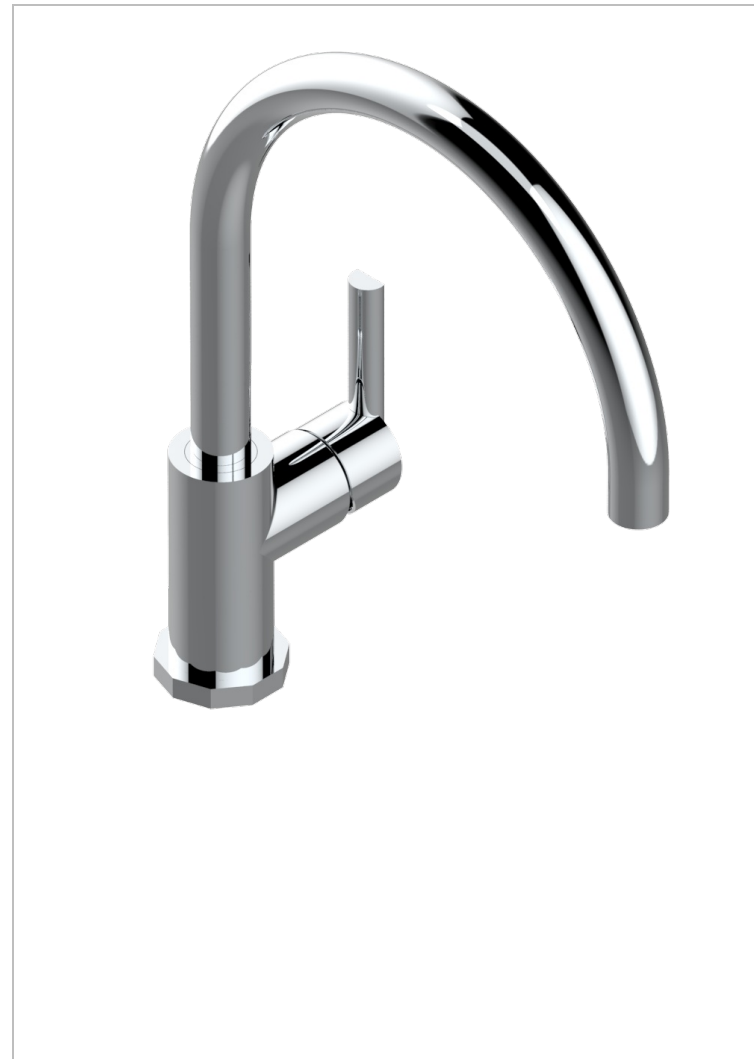

LES ONDES WITH LEVER

G8B-6181N

Single lever sink mixer with swivel spout

CHARACTERISTIC

- Les Ondes with lever
- Single lever sink mixer with swivel spout

AVAILABLE FINITIONS

Antique nickel - H28
Black ceram - D30
Blush PVD - H62
Brass color PVD - H49
Brown bronze color PVD - F33
Gold color PVD - H52

Graphite PVD - H64
Lacquered light bronze - D01
Matt Umber PVD - H67
Matt blush PVD - H60
Matt brass color PVD - H50
Matt brown bronze color PVD - F34

Matt chrome - C02
Matt gold - F07
Matt gold color PVD - H53
Matt graphite PVD - H65
Matt nickel (color finish) - C01
Matt nickel color PVD - H56

Natural smoked Brass - A13
Nickel color PVD - H55
Polished chrome (color finish) - A02
Polished chrome / Polished gold (color finish) - G02
Polished gold (color finish) - F01
Polished nickel - B01

Soft gold - F30
Soft matt gold - F31
Umber PVD - H66
Varnished matt antique red copper (color finish) - H07