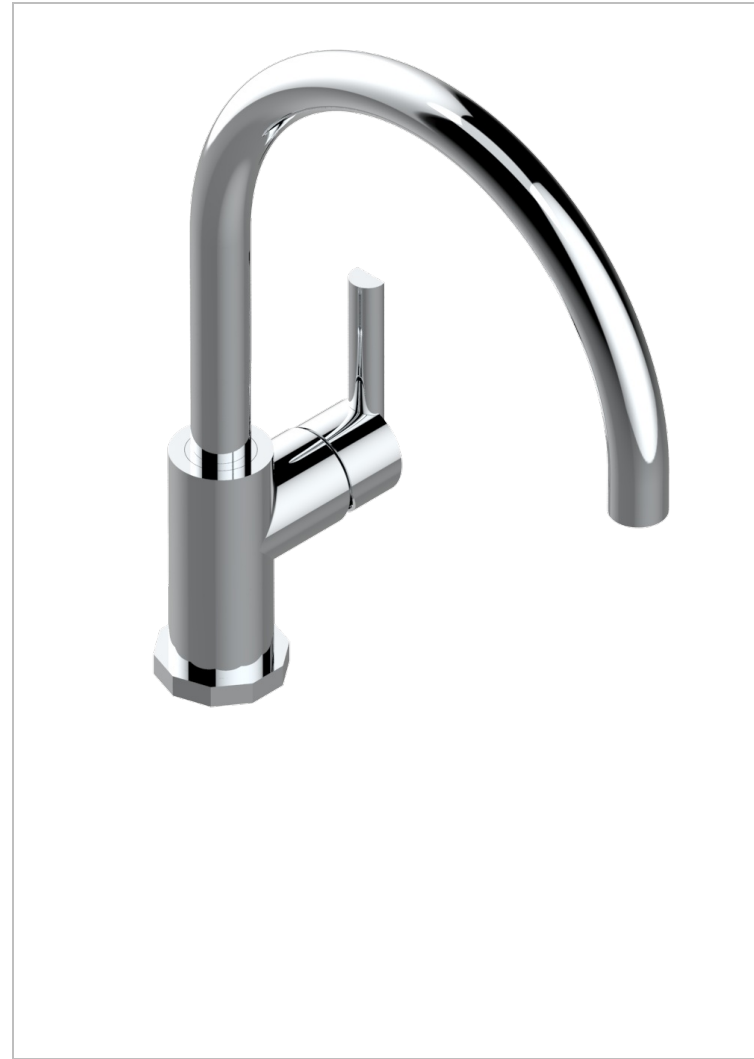

# LES ONDES

G8A-6181N

Single lever sink mixer with swivel spout

## CHARACTERISTIC

- Les Ondes
- Single lever sink mixer with swivel spout

## AVAILABLE FINITIONS

Antique nickel - H28  
Black ceram - D30  
Blush PVD - H62  
Brass color PVD - H49  
Brown bronze color PVD - F33  
Gold color PVD - H52

Graphite PVD - H64  
Lacquered light bronze - D01  
Matt Umber PVD - H67  
Matt blush PVD - H60  
Matt brass color PVD - H50  
Matt brown bronze color PVD - F34