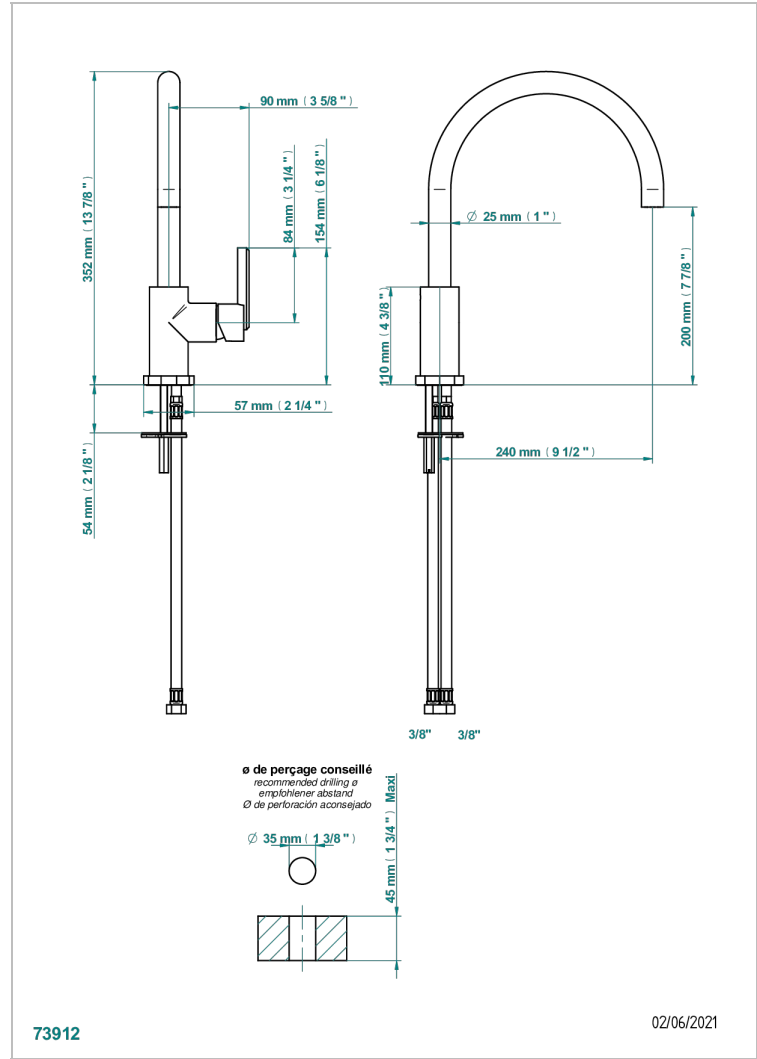

# LES ONDES

G8A-6181N

Single lever sink mixer with swivel spout

## CHARACTERISTIC

- Les Ondes
- Single lever sink mixer with swivel spout